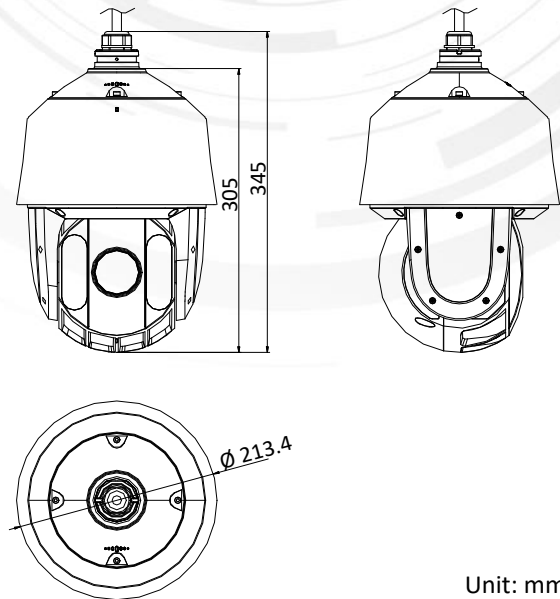

Dimensions