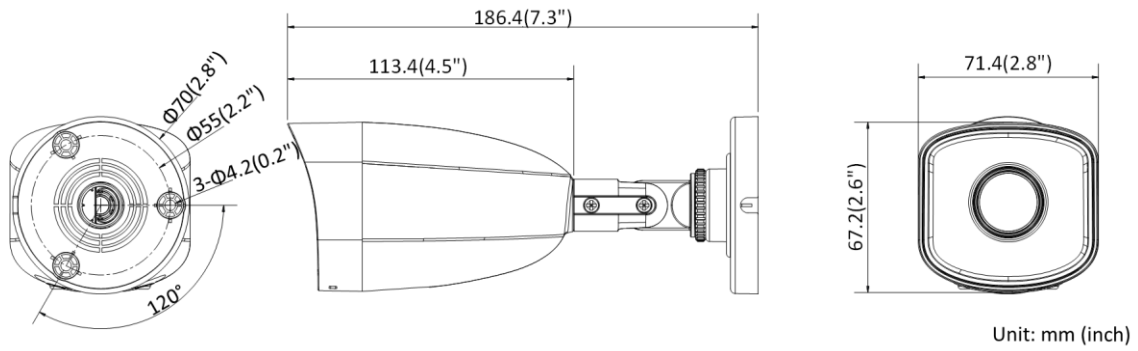

Network	
Protocols	TCP/IP, ICMP, HTTP, HTTPS, FTP, DHCP, DNS, DDNS, RTP, RTSP, NTP, UPnP, SMTP, IGMP, 802.1X, QoS, IPv6, UDP, Bonjour
API	ONVIF (PROFILE S), ISAPI, SDK
Security	Password protection, complicated password, IP address filter, Watermark, HTTPS encryption, basic and digest authentication for HTTP/HTTPS, WSSE and digest authentication for ONVIF, 802.1X authentication (EAP-MD5)
Simultaneous Live View	Up to 6 channels
User/Host	Up to 32 users, 3 levels: administrator, operator and user
Client	HiLookVision PC Client, HiLookVision App
Web Browser	IE8+, Chrome 31.0-44, Firefox30.0-51, Safari8.0+
Interface	
Communication Interface	1 RJ45 10M/100M self-adaptive Ethernet port
General	
General Function	Anti-flicker, heartbeat, mirror, privacy mask
Reset	Reset via web browser and client software
Startup and Operating Conditions	-30 °C to 60 °C (-22 °F to 140 °F), humidity 95% or less (non-condensing)
Storage Conditions	-30 °C to 60 °C (-22 °F to 140 °F), humidity 95% or less (non-condensing)
Power Supply	12 VDC ± 25%, Φ 5.5 mm coaxial power plug, reverse polarity protection; PoE (802.3af, class 3)
Power Consumption and Current	12 VDC, 0.35 A, max. 4.2 W; PoE (802.3af, 36 V to 57 V), 0.2 A to 0.1 A, max. 4.2 W
Material	Front cover: metal, back cover: plastic
Dimensions	Camera: 67.2 × 71.4 × 186.4 mm (2.6" × 2.8" × 7.3") With package: 216 × 121 × 118 mm (8.5" × 4.8" × 4.6")
Weight	Camera: approx. 280 g (0.6 lb.) With package: approx. 501 g (1.1 lb.)
Approval	
EMC	47 CFR Part 15, Subpart B; EN 55032: 2015, EN 61000-3-2: 2014, EN 61000-3-3: 2013, EN 50130-4: 2011 +A1: 2014; AS/NZS CISPR 32: 2015; ICES-003: Issue 6, 2016; KN 32: 2015, KN 35: 2015
Safety	UL 60950-1, IEC 60950-1:2005 + Am 1:2009 + Am 2:2013, EN 60950-1:2005 + Am 1:2009 + Am 2:2013, IS 13252(Part 1):2010+A1:2013+A2:2015, IEC/EN 60950-1
Chemistry	2011/65/EU, 2012/19/EU, Regulation (EC) No 1907/2006
Protection	Ingress protection: IP67 (IEC 60529-2013)

## Available Model

IPC-B141H (2.8/4 mm)

## Dimension