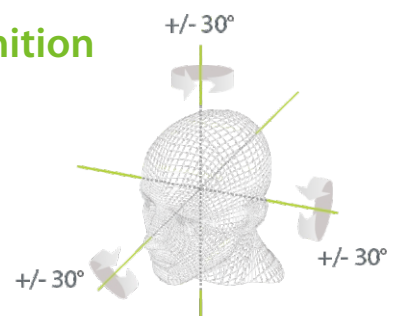

# SpeedFace Mini

Access Control & Time and Attendance Terminal with Visible Light Facial Recognition & Palm Recognition

## Recognition distance up to 2m and extra wide angle recognition

The recognition distance has been greatly extended to 2 meters, which significantly improves the maximum track rate. While most of the algorithms only support +/-15° of detectable face angle, SpeedFace Mini doubles the detection angle in terms of head rotation and tilt to +/- 30°.

Touchless palm authentication method with a novel hand tracking technique allowing angle tolerance as wide as +/-60° in the roll axis and a recognition distance of 50cm.