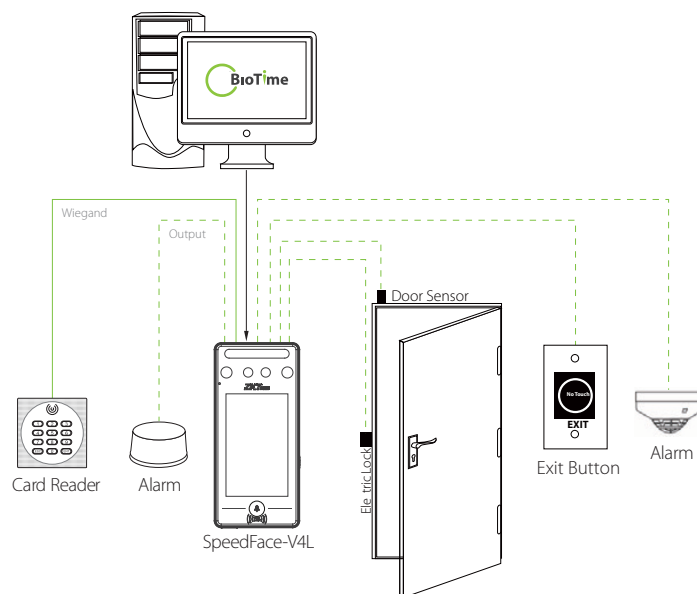

Specifications

Display	4" touch screen
Face Capacity	800
Palm Capacity	800
Card Capacity	1,000
Transactions	150,000
Operation System	Linux
Standard Functions	ID Card, ADMS, T9 Input, DST, Camera, 9-digit User ID, Access Levels, Groups, Holidays, Anti-passback, Record Query, Tamper Switch Alarm, Multiple Verification Methods, Palm Recognition, WiFi
Hardware	900MHz Dual Core CPU; 512MB RAM / 512MB Flash; 2MP Binocular Camera; Adjustable LED Supplement Lighting
Communication	TCP/IP, USB Host, WiFi, Wiegand Input/Output, RS485
Access Control Interface	3rd-party Electric Lock, Door Sensor, Exit Button, Alarm Output, Auxiliary Input
Optional Function	13.56MHz IC Card, SRB Function, Cable Box
Facial Recognition Speed	≤1s
Biometrics Algorithms	ZKFace V5.8 & ZKPalm V12.0
Power Supply	12V 3A
Working Humidity	10% ~ 90%
Working Temperature	0°C ~ 45°C (32°F ~ 113°F)
Dimensions (W*H*D)	72.94 * 157.94 * 23 (mm)
Net Weight	260g
Gross Weight	850g
Supported Software	ZKBioSecurity

Configuration