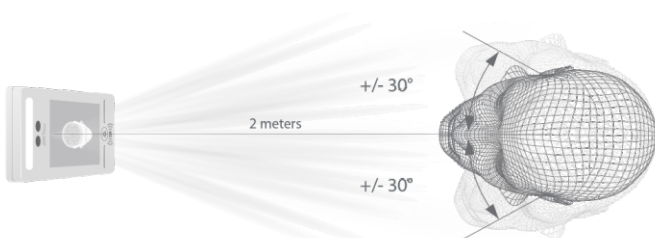

## Features

- Visible Light Facial Recognition
- Anti-spoofing algorithm against print attack (laser, color and B/W photos), videos attack and 3D mask attack
- Multiple verification methods: Face / Palm / Card / Password
- Available card modules: 125kHz ID card (EM) / 13.56MHz IC card
- Supplement light with adjustable brightness
- 800 face templates capacity, 800 palm templates capacity

## Recognition distance up to 2m and extra wide angle recognition

The recognition distance has been greatly extended to 2 meters, which significantly improves the maximum track rate. While most of the algorithms only support +/-15° of detectable face angle, SpeedFace Mini doubles the detection angle in terms of head rotation and tilt to +/- 30°.

Touchless palm authentication method with a novel hand tracking technique allowing angle tolerance as wide as +/-60° in the roll axis and a recognition distance of 50cm.