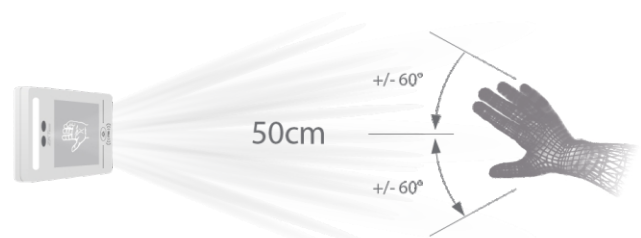

# SpeedFace Mini

Access Control & Time and Attendance Terminal with Visible Light Facial Recognition & Palm Recognition

## Features

- Visible Light Facial Recognition
- Anti-spoofing algorithm against print attack (laser, color and B/W photos), videos attack and 3D mask attack
- Multiple verification methods: Face / Palm / Card / Password
- Available card modules: 125kHz ID card (EM) / 13.56MHz IC card
- Supplement light with adjustable brightness
- 800 face templates capacity, 800 palm templates capacity

## Recognition distance up to 2m and extra wide angle recognition

The recognition distance has been greatly extended to 2 meters, which significantly improves the maximum track rate. While most of the algorithms only support +/-15° of detectable face angle, SpeedFace Mini doubles the detection angle in terms of head rotation and tilt to +/- 30°.

Touchless palm authentication method with a novel hand tracking technique allowing angle tolerance as wide as +/-60° in the roll axis and a recognition distance of 50cm.