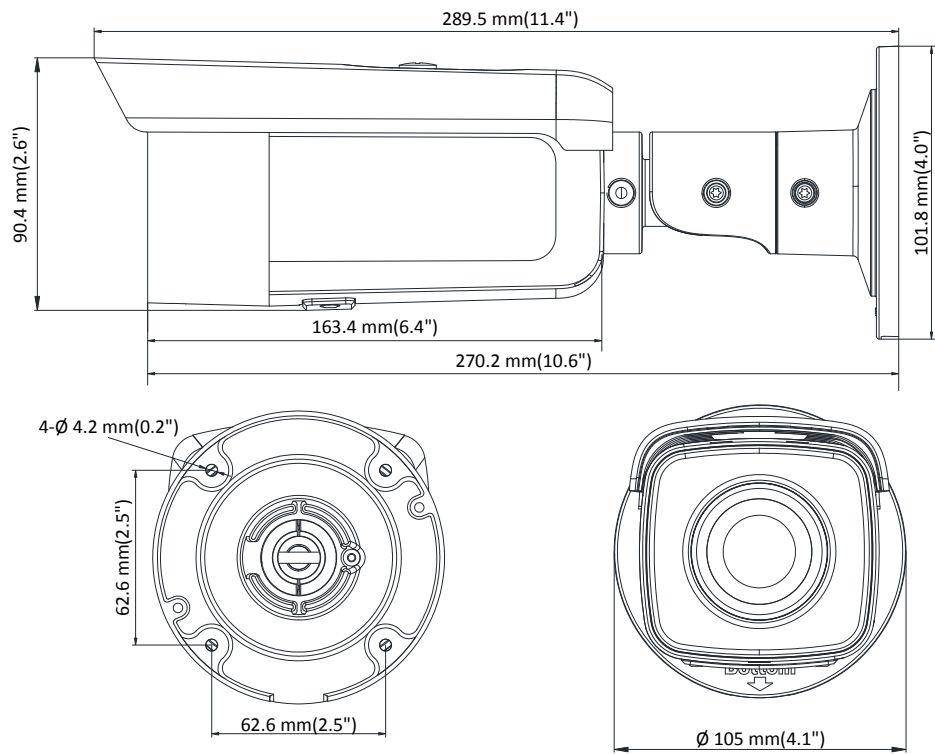

Dimensions

Accessories

DS-1275ZJ-S-SUS
Vertical pole mount