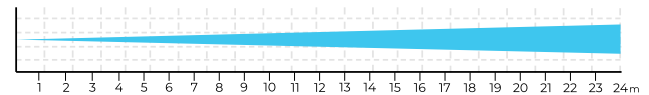

Wide angle detector 12 x 15m

Narrow angle detector 24 x 2m

Compatible with all OPTEX Xwave detectors [www.idsprotect.com](http://www.idsprotect.com)

Approximate 150 metre open air wireless range

Detector range  
Top view - WLX -40

Detector range  
Side view - WLX -80

Approximate 18 month detector battery life (CR123), weatherproof IP 54 rated