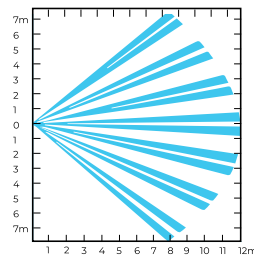

Wide angle detector 12 x 15m

Narrow angle detector 24 x 2m

Compatible with all OPTEX Xwave detectors [www.idsprotect.com](http://www.idsprotect.com)

Approximate 150 metre open air wireless range

Detector range  
Top view - WLX -40