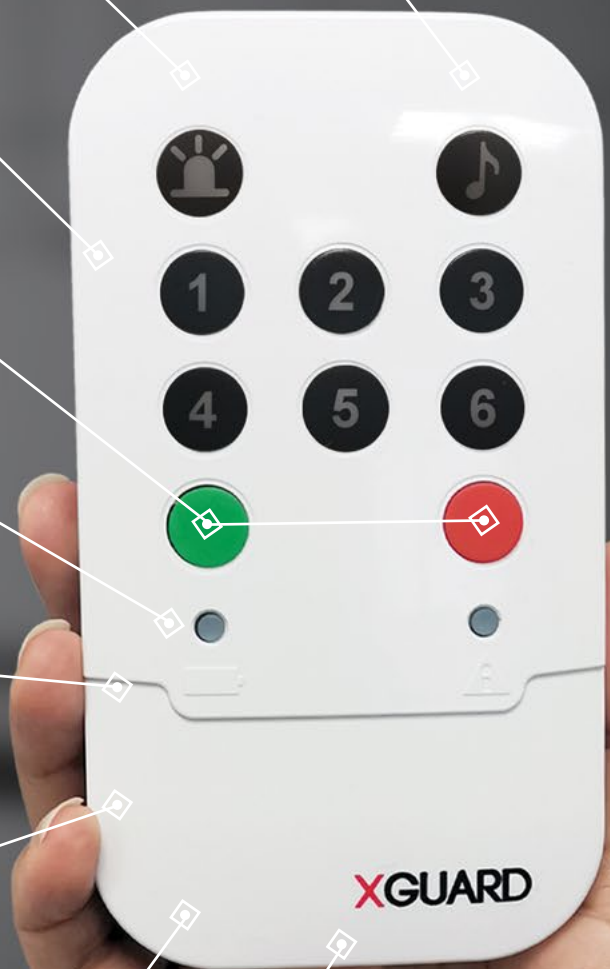

## WIRELESS PORTABLE ALARM

Chime mode: sounds the zone number that has been triggered

Alarm mode: activates a continuous tone

Add up to 6 wireless detectors

Transmitter buttons provide optional connection to gate, garage or panic

Monitoring status of detectors and charge

Wireless detectors for convenient installation

150 metres open air wireless range

Rechargeable NiMH batteries provide 20 hour standby use

Simple to configure and use

Wide angle detector 12 x 15m

Narrow angle detector 24 x 2m

Compatible with all OPTEX Xwave detectors [www.idsprotect.com](http://www.idsprotect.com)

Approximate 150 metre open air wireless range

Detector range  
Top view - WLX -40