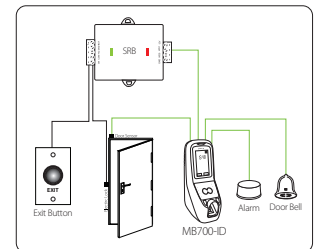

## SRB

Security Relay Box for  
ZKAccess Stand-alone  
Access Control Readers

(bottom side view)

(top side view)

Security Relay Box (SRB) is a tiny (2 inch), simple and cost-effective single door controller designed to provide an added layer of security when connected to ZKAccess standalone readers. SRB (not the reader) controls the door lock, thus preventing unauthorized parties from bypassing the door lock when tampering with the reader.

### Specifacaton

**Display:** 2 LED indicator

**Built-in Relay:** 1

**Reader Support:** ZKAccess devices having Wiegand Out ports

**Communication:** Wiegand In

**Output Contact:** Electric lock, Exit button

**Lock Control Delay:**  
Customizable (default 5 seconds)

**Power In:** 12V DC, 60mA

**Operating Tem.:** 32 - 158 °F (0 - 70 °C)

**Operating Humidity:** 10%-90%

**Dimension:** 2 x 1.6 x .44 inches  
(50 x 40 x 17 mm)

### Configuration (examples of some supported reader models)

\* Note SRB not drawn to scale