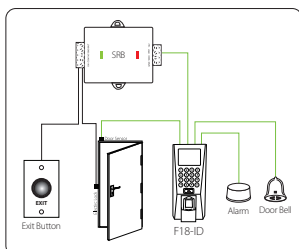

## SRB

Security Relay Box for  
ZKAccess Stand-alone  
Access Control Readers

(bottom side view)

(top side view)

Security Relay Box (SRB) is a tiny (2 inch), simple and cost-effective single door controller designed to provide an added layer of security when connected to ZKAccess standalone readers. SRB (not the reader) controls the door lock, thus preventing unauthorized parties from bypassing the door lock when tampering with the reader.

### Specifacaton

**Display:** 2 LED indicator

**Built-in Relay:** 1

**Reader Support:** ZKAccess devices having Wiegand Out ports

**Communication:** Wiegand In

**Output Contact:** Electric lock, Exit button

**Lock Control Delay:**  
Customizable (default 5 seconds)

**Power In:** 12V DC, 60mA

**Operating Tem.:** 32 - 158 °F (0 - 70 °C)

**Operating Humidity:** 10%-90%

**Dimension:** 2 x 1.6 x .44 inches  
(50 x 40 x 17 mm)

### Configuration (examples of some supported reader models)

\* Note SRB not drawn to scale