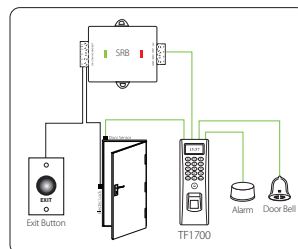

## SRB

Security Relay Box for  
ZKAccess Stand-alone  
Access Control Readers

(bottom side view)

(top side view)

Security Relay Box (SRB) is a tiny (2 inch), simple and cost-effective single door controller designed to provide an added layer of security when connected to ZKAccess standalone readers. SRB (not the reader) controls the door lock, thus preventing unauthorized parties from bypassing the door lock when tampering with the reader.

### Specifacaton

**Display:** 2 LED indicator

**Built-in Relay:** 1

**Reader Support:** ZKAccess devices having Wiegand Out ports

**Communication:** Wiegand In

**Output Contact:** Electric lock, Exit button

**Lock Control Delay:**  
Customizable (default 5 seconds)

**Power In:** 12V DC, 60mA

**Operating Tem.:** 32 - 158 °F (0 - 70 °C)

**Operating Humidity:** 10%-90%

**Dimension:** 2 x 1.6 x .44 inches  
(50 x 40 x 17 mm)

### Configuration (examples of some supported reader models)

\* Note SRB not drawn to scale