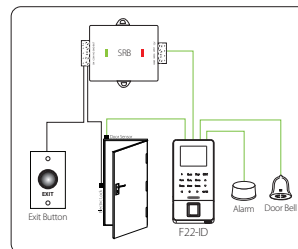

## SRB

Security Relay Box for  
ZKAccess Stand-alone  
Access Control Readers

(bottom side view)

(top side view)

Security Relay Box (SRB) is a tiny (2 inch), simple and cost-effective single door controller designed to provide an added layer of security when connected to ZKAccess standalone readers. SRB (not the reader) controls the door lock, thus preventing unauthorized parties from bypassing the door lock when tampering with the reader.

### Specifacaton

**Display:** 2 LED indicator

**Built-in Relay:** 1

**Reader Support:** ZKAccess devices having Wiegand Out ports

**Communication:** Wiegand In

**Output Contact:** Electric lock, Exit button

**Lock Control Delay:**  
Customizable (default 5 seconds)

**Power In:** 12V DC, 60mA

**Operating Tem.:** 32 - 158 °F (0 - 70 °C)

**Operating Humidity:** 10%-90%

**Dimension:** 2 x 1.6 x .44 inches  
(50 x 40 x 17 mm)

### Configuration (examples of some supported reader models)

\* Note SRB not drawn to scale