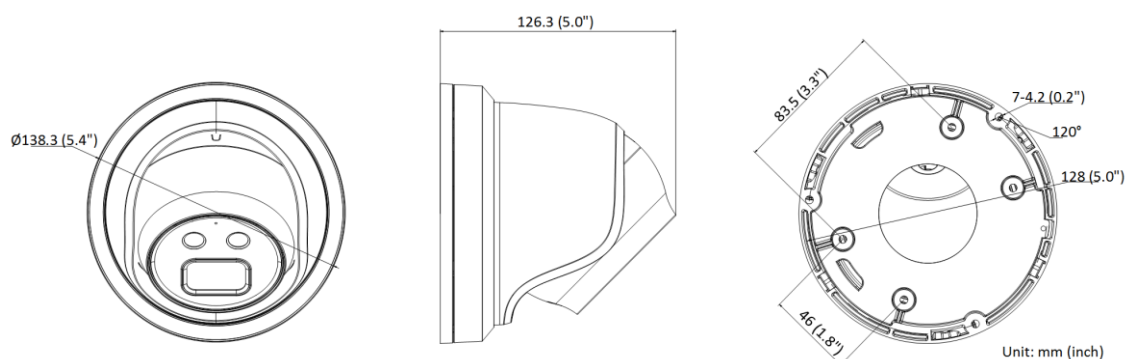

| | |
|-------------------------------|---|
| Power Consumption and Current | 12 VDC, 0.48 A, max. 5.8 W PoE: (802.3af, 36 V to 57 V), 0.19 A to 0.12 A, max. 6.8 W |
| Power Interface | Ø5.5 mm coaxial power plug |
| Material | Metal except for trim ring |
| Camera Dimension | Ø138.3 × 126.3 mm (5.4" × 5.0") |
| Package Dimension | 170 × 170 × 150 mm (6.7" × 6.7" × 5.9") |
| Camera Weight | Approx. 770 g (1.7 lb.) |
| With Package Weight | Approx. 1073 g (2.4 lb.) |
| Linkage Method | Upload to NAS/memory card, notify surveillance center, trigger record, trigger capture |
| Web Client Language | 33 languages English, Russian, Estonian, Bulgarian, Hungarian, Greek, German, Italian, Czech, Slovak, French, Polish, Dutch, Portuguese, Spanish, Romanian, Danish, Swedish, Norwegian, Finnish, Croatian, Slovenian, Serbian, Turkish, Korean, Traditional Chinese, Thai, Vietnamese, Japanese, Latvian, Lithuanian, Portuguese (Brazil), Ukrainian |
| General Function | Anti-flicker, heartbeat, mirror, privacy masks, flash log, password reset via e-mail, pixel counter |
| Software Reset | Yes |
| Approval | |
| EMC | FCC (47 CFR Part 15, Subpart B); CE-EMC (EN 55032: 2015, EN 61000-3-2: 2014, EN 61000-3-3: 2013, EN 50130-4: 2011 +A1: 2014); RCM (AS/NZS CISPR 32: 2015); IC (ICES-003: Issue 6, 2016); KC (KN 32: 2015, KN 35: 2015) |
| Safety | UL (UL 60950-1); CB (IEC 60950-1:2005 + Am 1:2009 + Am 2:2013); CE-LVD (EN 60950-1:2005 + Am 1:2009 + Am 2:2013); BIS (IS 13252(Part 1):2010+A1:2013+A2:2015); LOA (IEC/EN 60950-1) |
| Environment | CE-RoHS (2011/65/EU); WEEE (2012/19/EU); Reach (Regulation (EC) No 1907/2006) |
| Protection | Ingression protection: IP67 (IEC 60529-2013) |

Available Model

DS-2CD2346G2-I (2.8 mm, 4 mm, 6 mm)

DS-2CD2346G2-IU (2.8 mm, 4 mm, 6 mm)

Dimension

▪ Accessory

DS-1276ZJ-SUS
Corner Mount

DS-1271ZJ-140
Pendent Mount

DS-1273ZJ-140B
Wall Mount