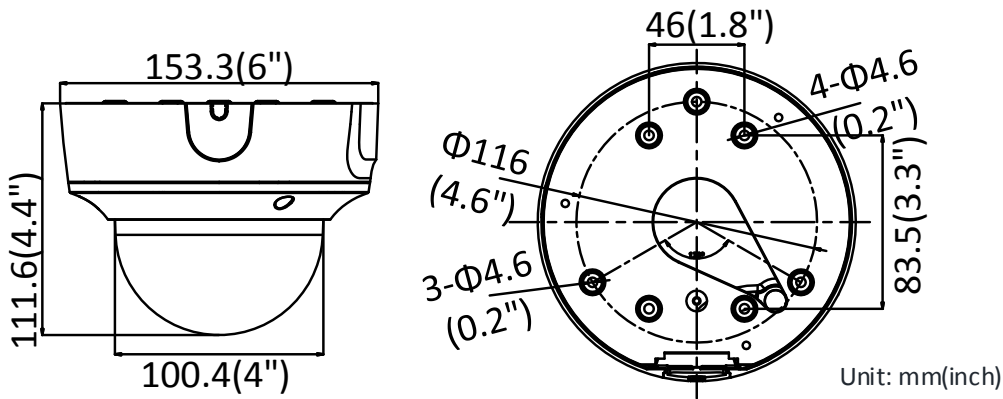

Accessories