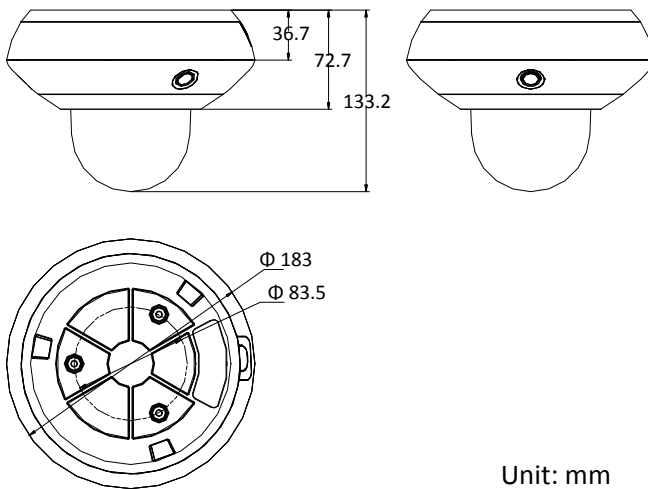

## Specification

Panoramic Camera	
Image Sensor	1/2.8" progressive scan CMOS
Min. Illumination	Color: 0.05 Lux @(F2.0, AGC ON) B/W: 0.01 Lux @(F2.0, AGC ON) 0 Lux with IR
Shutter Time	50 Hz: 1/1 s to 1/30,000 s 60 Hz: 1/1 s to 1/30,000 s
Day & Night	IR Cut Filter
Gain	Auto/Manual
WDR	120 dB WDR
Smart Image Enhancement	HLC/BLC/3D DNR/Defog/Regional Exposure
White Balance	Auto/Manual/ATW (Auto-Tracking White Balance)/Indoor/Outdoor/Fluorescent Lamp/Sodium Lamp
Privacy Mask	4 programmable privacy masks
Focal Length	2 mm
Aperture Range	F2.0
FOV	Horizontal field of view: 128.5° Vertical field of view: 75.7° Diagonal field of view: 144°
PTZ Camera	
Image Sensor	1/2.8" progressive scan CMOS
Min. Illumination	Color: 0.05 Lux @(F2.0, AGC ON) B/W: 0.01 Lux @(F2.0, AGC ON) 0 Lux with IR
Shutter Time	50 Hz: 1/1 s to 1/30,000 s 60 Hz: 1/1 s to 1/30,000 s
Day & Night	IR Cut Filter
Gain	Auto/Manual
WDR	120 dB WDR
Smart Image Enhancement	HLC/BLC/3D DNR/Defog/Regional Exposure/Regional Focus
White Balance	Auto/Manual/ATW (Auto-Tracking White Balance)/Indoor/Outdoor/Fluorescent Lamp/Sodium Lamp
Privacy Mask	8 programmable privacy masks
Digital Zoom	8×
Focus Mode	Semi-automatic/Manual
Focal Length	2.8 mm to 12 mm, 4× optical zoom
Zoom Speed	Approx.5.4 s (optical, wide - tele)
FOV	Horizontal field of view: 120° to 56.6° (wide - tele) Vertical field of view: 61.8° to 31.7° (wide - tele) Diagonal field of view: 149° to 65° (wide - tele)
Min. Working Distance	10 mm to 1500 mm (wide - tele)
Aperture Range	F2.0 to F2.4
Pan and Tilt Range	Pan: 0° to 350°; Tilt: 0° to 90°
Pan and Tilt Speed	Pan speed: 0.1°/s to 30°/s (configurable), preset speed: 30°/s Tilt speed: 0.1°/s to 30°/s (configurable), preset speed: 30°/s
Proportional Zoom	Support
Preset Number	300
Power-off Memory	Support
PTZ Status Display	Support
Preset Freezing	Support
Scheduled Task	Preset/Dome Reboot/Dome Adjust

## Dimensions

Unit: mm