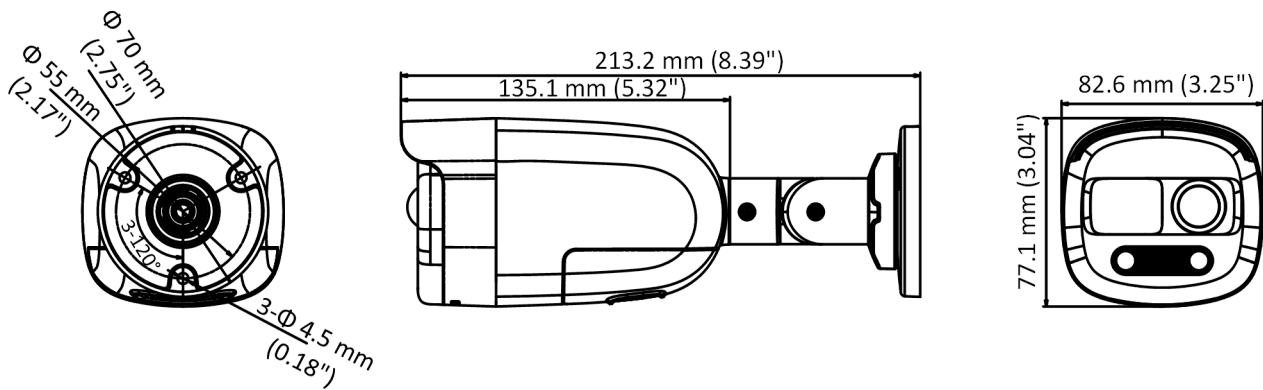

General	
Operating Conditions	-40 °C to 60 °C (-40 °F to 140 °F), humidity 90% or less (non-condensing)
Power Supply	12 VDC ± 25% <i>*You are recommended to use one power adapter to supply the power for one camera.</i>
Power Consumption	Max. 8.5 W
Protection Level	IP67
Material	Front Cover: Metal Main Body: Plastic
White Light Range	Up to 40 m
PIR Range	Angle: 110°, Range: 11 m
Communication	HIKVISION-C
Dimensions	77.1 mm × 82.6 mm × 213.2 mm (3.04" × 3.25" × 8.39")
Weight	Approx. 452 g (1.00 lb.)

Available Model

DS-2CE12DFT-PIRXOF

Dimension

Accessory

**DS-1280ZJ-XS
Junction Box**