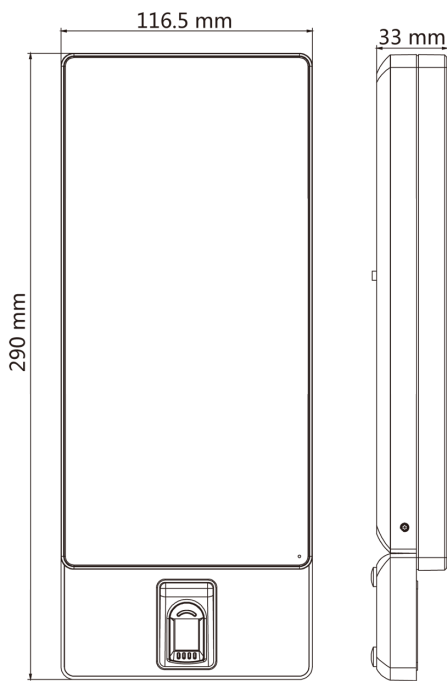

Model	DS-K1T607PE	DS-K1T607PEF	DS-K1T607PMW	DS-K1T607PMFW
Working humidity	0 to 90% (No condensing)			
Protection level	IP65			
Tamper	Support			

* Exposing the equipment to direct sun light, low ventilation or heat source such as heater or radiator is forbidden (ignorance can cause fire danger).

* For device with fingerprint module, we suggest that do not install the device outdoors.

Dimensions

With Fingerprint Module