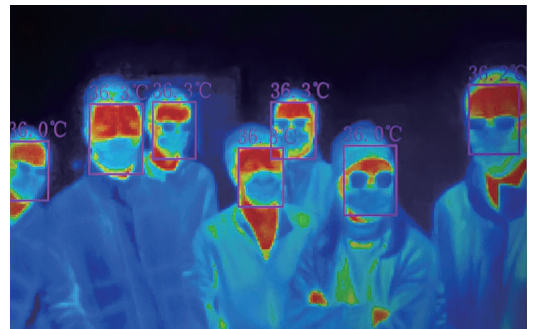

InfiSense® FS256

Fever Screening System

Overview

InfiSense® FS256 adopts infrared radiation measurement technique to measure body temperature by non-contact means. It provides audio alarms when a person with elevated temperature passes by.

Features

- Intelligent measure algorithm
- Identity recognition
- Quick installing, easy operating
- For orderly flow scenes
- Recording and searching
- Auto audio alarm

Key Specification

 12µm	256×192 Resolution	$\pm 0.5^{\circ}\text{C}$ $\pm 0.3^{\circ}\text{C}$ with blackbody High accuracy
0.15~2m Measurement distance	WLP Water level packaging	30~45°C Temperature measurement range

Applications

Suitable for public places with large flows of people, such as airports, transportation hubs, shopping malls, schools, enterprises.

Infisense® FS256 Fever Screening System

Infisense® Fever Screening System	
Product model	Infisense® FS256
Temperature Measurement	
Measurement range	30~45°C
Measuring accuracy	0.5°C (Target temperature:30~45°C)
Measurement distance	0.15m~2m
Infrared Camera	
Resolution	256×192
NETD	≤50mK @25°C, F#1.0
FPS	25Hz
Focal length	3.2mm
Field of view	56°×42°
F#	1.1
Size	80mm×80mm×14.2mm
IO	Mini USB
Tablet Information	
Battery life	≥5h (No external power supply)
Tablet OS	Windows 10 64bit
Environmental Adaptation	
Operating temperature	2°C~50°C
Storage temperature	-20°C~+60°C