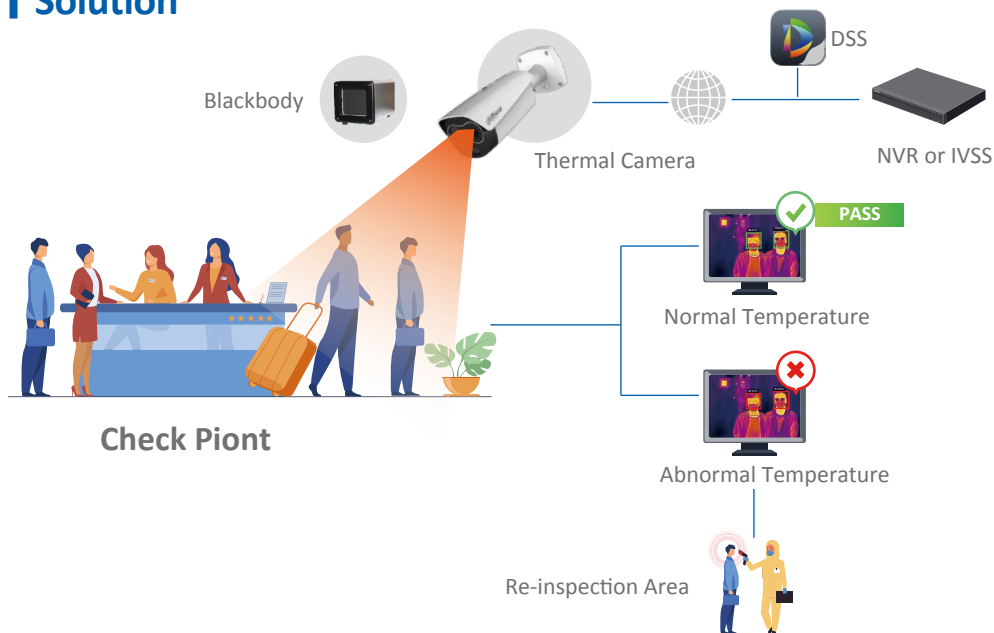

# Dahua Thermal Body Temperature Measurement

Efficient, Visible & Real-time

Dahua Technology launches the industry's latest thermal camera, which is capable of highly accurate body temperature measurement  $\pm 0.3^{\circ}\text{C}$  (with blackbody). With built-in AI algorithm, it can measure multiple persons from up to 3-meter distance, enabling fast and non-contact access.

## Solution

- Accurate temperature measurement, safe and effective
- Non-contact screening, fast pass
- Multi-person measurement, efficient access
- Visual abnormal alert to facilitate back-tracking
- Non-mask detection for the intelligent control