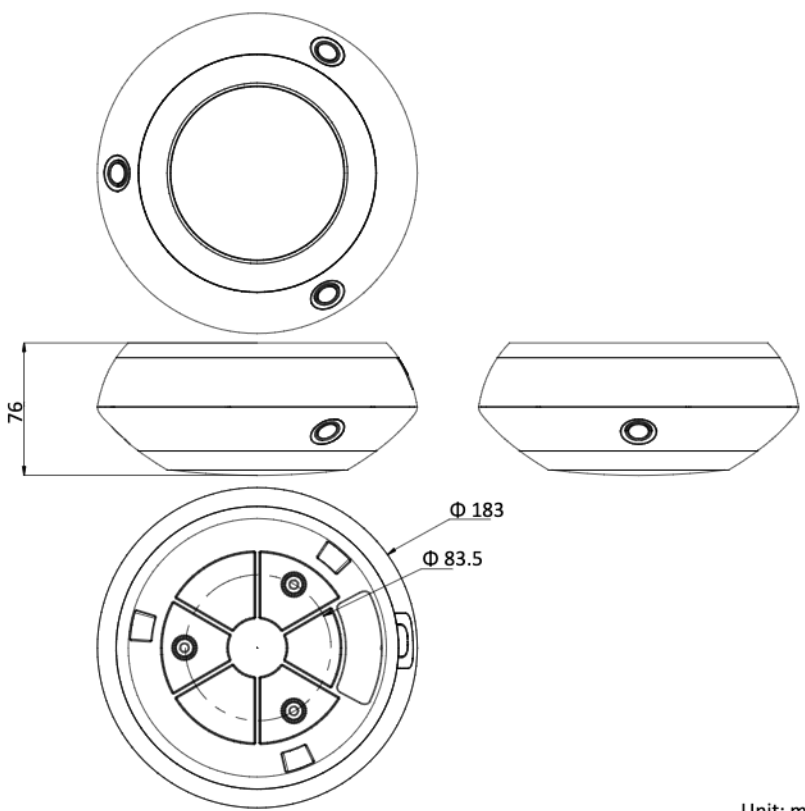

Power	12 VDC & PoE+ (802.3 at, class 4) Max.20 W (Max. 6 W for IR)
Working Temperature	-10°C to 50°C (14°F to 122°F)
Working Humidity	≤ 90%
Protection Level	IP66, TVS 2000V Lightning Protection, Surge Protection and Voltage Transient Protection
Material	PC & Aluminum alloy
Dimensions	Φ 183 mm × 76 mm (Φ 7.20" × 2.99")
Weight	Approx. 0.68 kg (1.50 lb)

Available Model

DS-2PT3306IZ-DE3(2mm), 12 VDC & PoE+ (802.3 at, class 4)

Dimensions

Unit: mm

Accessories

DS-1294ZJ-TRL Wall Mounting Bracket

DS-1271ZJ-PT10 Pendant Mounting Bracket

Distributed by