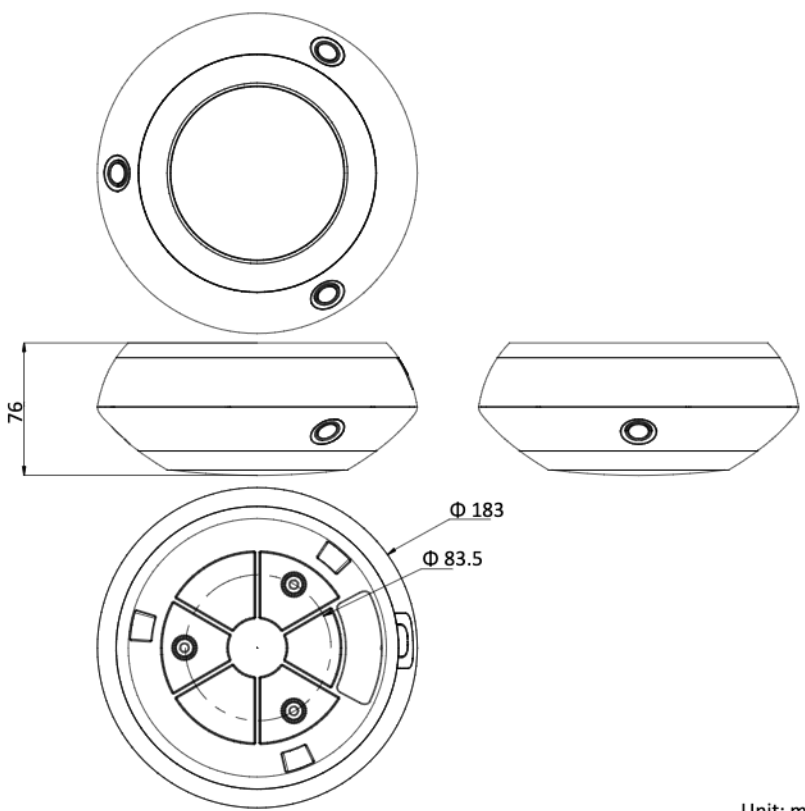

Power	12 VDC & PoE+ (802.3 at, class 4) Max.20 W (Max. 6 W for IR)
Working Temperature	-10°C to 50°C (14°F to 122°F)
Working Humidity	≤ 90%
Protection Level	IP66, TVS 2000V Lightning Protection, Surge Protection and Voltage Transient Protection
Material	PC & Aluminum alloy
Dimensions	Φ 183 mm × 76 mm (Φ 7.20" × 2.99")
Weight	Approx. 0.68 kg (1.50 lb)

Available Model

DS-2PT3306IZ-DE3(2mm), 12 VDC & PoE+ (802.3 at, class 4)

Dimensions

Unit: mm