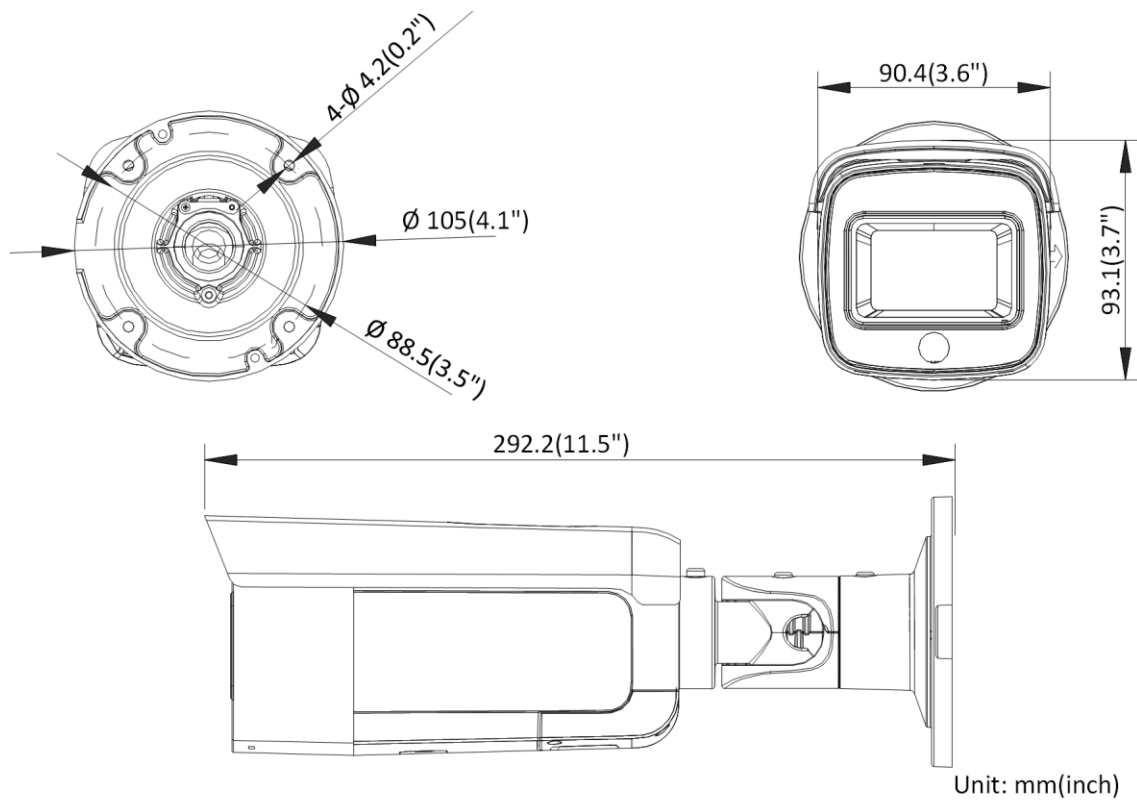

Dimensions	Camera: $\Phi 105 \times 292.2$ mm ($\Phi 4.1" \times 11.5"$) With package: $385 \times 190 \times 180$ mm ($15.2" \times 7.5" \times 7.1"$)
Weight	Camera: 1320 g (2.9 lb.) With package: 1924 g (4.2 lb.)

Available Model

DS-2CD2T46G1-4I/SL (2.8/4/6/8 mm)

Dimension

Accessory