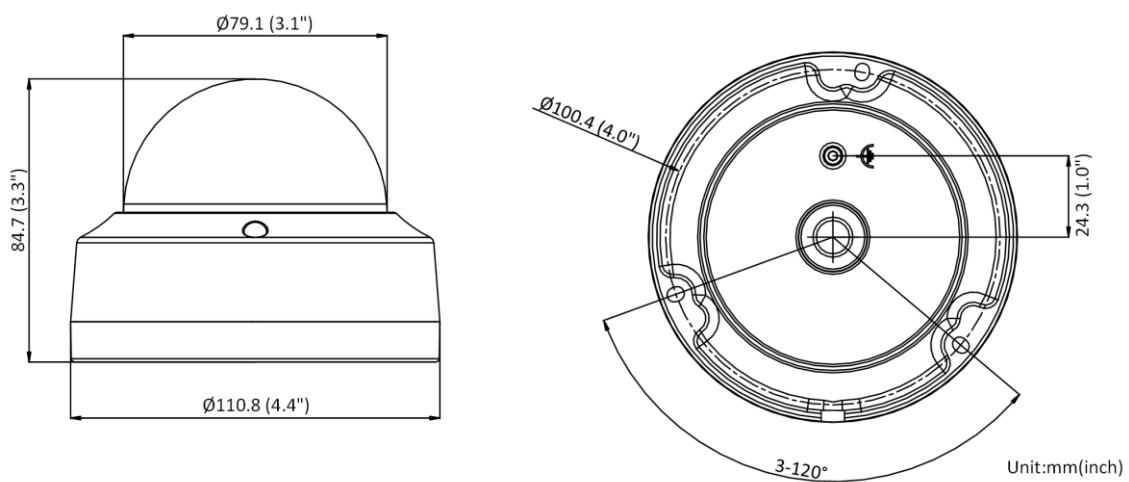

Safety	UL (UL 60950-1); CB (IEC 60950-1:2005 + Am 1:2009 + Am 2:2013, IEC 62368-1:2014); CE-LVD (EN 60950-1:2005 + Am 1:2009 + Am 2:2013, IEC 62368-1:2014); BIS (IS 13252(Part 1):2010+A1:2013+A2:2015); LOA (IEC/EN 60950-1)
Environment	CE-RoHS (2011/65/EU); WEEE (2012/19/EU); Reach (Regulation (EC) No 1907/2006)
Protection	IP67 (IEC 60529-2013)

▪ **Available Model**

DS-2CD2121G0-I (2.8/4/6 mm)

DS-2CD2121G0-IS (2.8/4/6 mm)

▪ **Dimension**