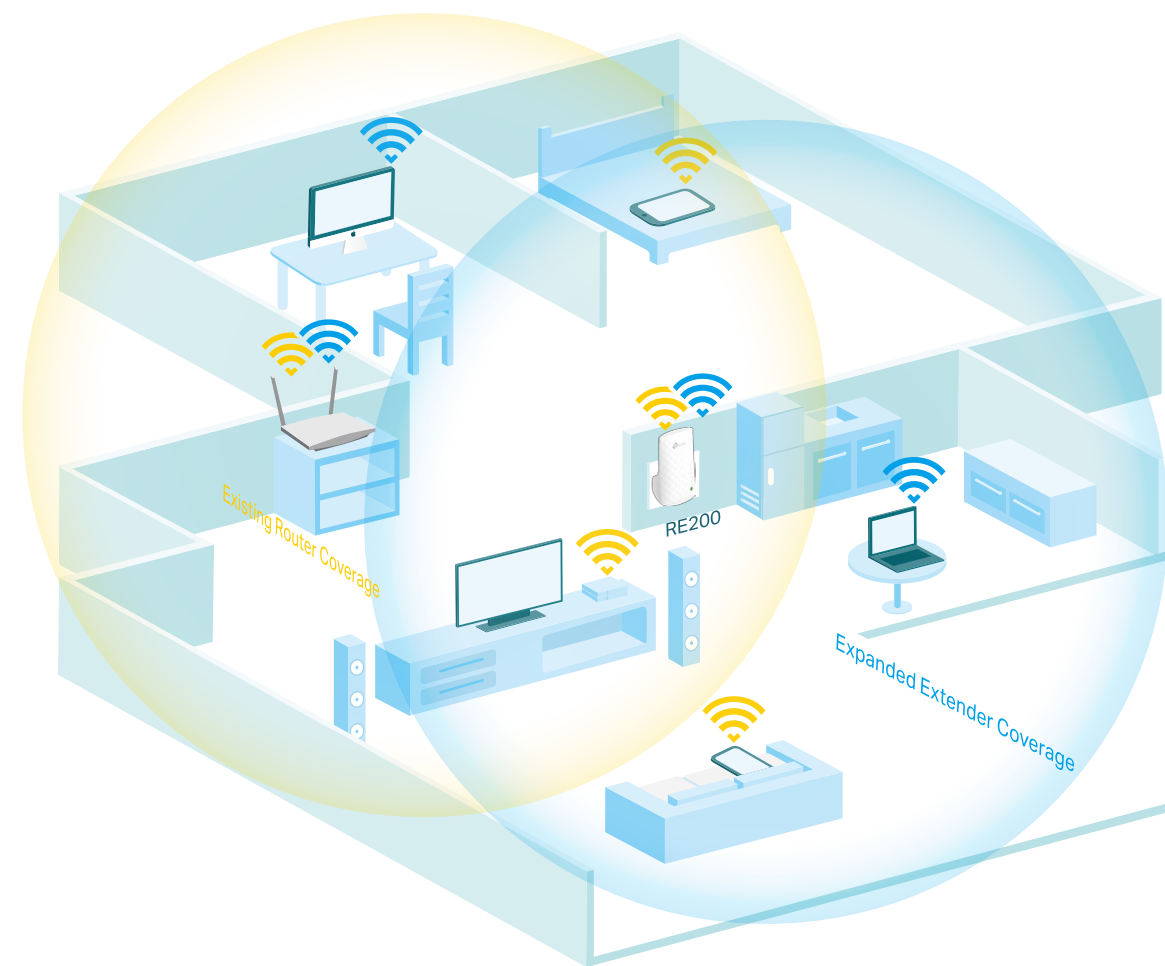

# RE200 AC750 Wi-Fi Range Extender

Stable Dual Band  
Wi-Fi Extension

RE200

 300Mbps+  
433Mbps

 Intelligent Signal  
Indicator Light

 Access  
Point Mode

 Tether  
App

## Extend the Range of Your Wi-Fi Network

The AC750 Wi-Fi Range Extender connects to your router wirelessly, strengthening and expanding its signal into areas it can't reach on its own, achieving speeds of 300Mbps on the 2.4GHz band and 433Mbps on the 5GHz band.

## Perfect Location at a Glance

An Intelligent Signal light helps you quickly find the best location to install the range extender.

Good location

Too far away from the router