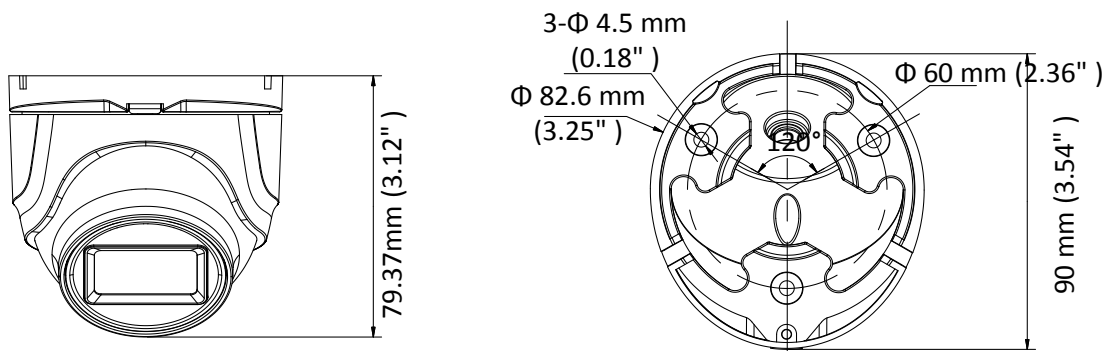

Order Model

DS-2CE76H8T-ITMF

Dimension