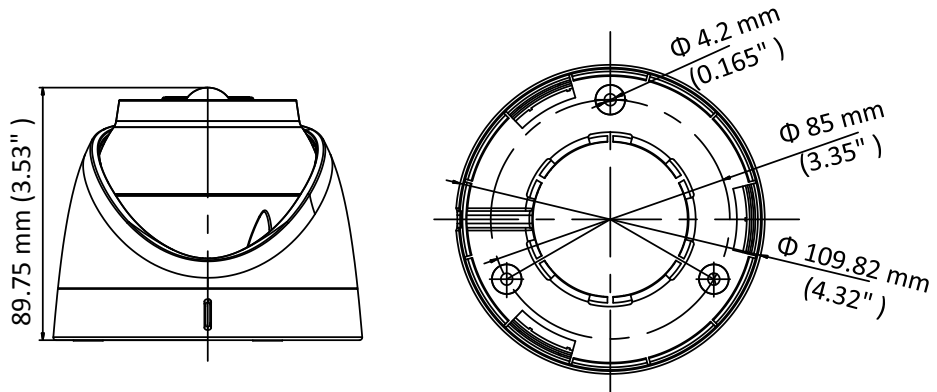

Order Model

DS-2CE71D8T-PIRL

Dimension