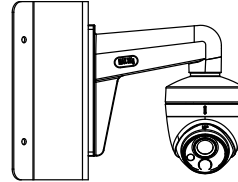

Specification

Camera	
Image Sensor	2 MP CMOS
Signal System	PAL/NTSC
Frame Rate	TVI: 1080p@25fps/30fps
Resolution	1920 (H) × 1080 (V)
Min. Illumination	0.003 Lux @ (F1.2, AGC ON), 0 Lux with IR
Shutter Time	PAL: 1/25 s to 1/50, 000 s NTSC: 1/30 s to 1/50, 000 s
Slow Shutter	Max. 16 times
Lens	2.8 mm, 3.6 mm fixed lens
Field of View	2.8 mm, horizontal FOV: 103.5°, vertical FOV: 55°, diagonal FOV: 119° 3.6 mm, horizontal FOV: 79.1°, vertical FOV: 43°, diagonal FOV: 92°
Lens Mount	M12
Strobe Light Alarm	Yes
Day & Night	ICR
WDR (Wide Dynamic Range)	≥130 dB
Angle Adjustment	Pan: 0° to 360°, Tilt: 0° to 75°, Rotate: 0° to 360°
Menu	
White Light	AUTO/OFF
Image Mode	STD/HIGH-SAT
AGC	Yes
Day/Night Mode	Auto/Color/BW (Black and White)
White Balance	Auto/Manual
AE (Auto Exposure) Mode	WDR/BLC/HLC/Global
Privacy Mask	4 programmable privacy masks
Motion Detection	4 programmable motion areas
Noise Reduction	3D DNR/2D DNR
Language	English
Function	Brightness, Sharpness, Mirror, Smart IR
Interface	
Video Output	1 HD analog output
General	
Operating Conditions	-40 °C to 60 °C (-40 °F to 140 °F), humidity: 90% or less (non-condensing)
Power Supply	12 VDC ± 25% <i>*You are recommended to use one power adapter to supply the power for one camera.</i>
Power Consumption	Max. 4.5 W
Ingress Protection	IP67
Material	Enclosure: Plastic Main body: Metal
IR Range	Up to 20 m
White Light Range	Up to 20 m
PIR Range	Angle: 110°, Range: 11 m
Communication	HIKVISION-C
Dimensions	Φ 109.8 mm × 89.75 mm (Φ 4.32" × 3.53")
Weight	Approx. 327 g (0.72 lb.)

Order Model

DS-2CE71D8T-PIRL

Dimension

Accessory

DS-1272ZJ-110-TRS
Wall Mounting Bracket

DS-1275ZJ-SUS
Vertical Pole Mounting Bracket

DS-1276ZJ-SUS
Corner Mounting Bracket

DS-1280ZJ-S
Junction Box

DS-1281ZJ-S
Inclined Ceiling Mounting Bracket

DS-1280ZJ-TR13
Junction Box

Distributed by

HIKVISION®

Headquarters

No.555 Qianmo Road, Binjiang District,
Hangzhou 310051, China
T +86-571-8807-5998
overseasbusiness@hikvision.com