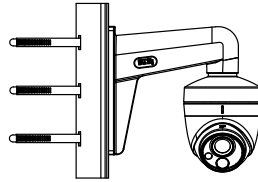

Specification

Camera	
Image Sensor	2 MP CMOS
Signal System	PAL/NTSC
Frame Rate	TVI: 1080p@25fps/30fps
Resolution	1920 (H) × 1080 (V)
Min. Illumination	0.003 Lux @ (F1.2, AGC ON), 0 Lux with IR
Shutter Time	PAL: 1/25 s to 1/50, 000 s NTSC: 1/30 s to 1/50, 000 s
Slow Shutter	Max. 16 times
Lens	2.8 mm, 3.6 mm fixed lens
Field of View	2.8 mm, horizontal FOV: 103.5°, vertical FOV: 55°, diagonal FOV: 119° 3.6 mm, horizontal FOV: 79.1°, vertical FOV: 43°, diagonal FOV: 92°
Lens Mount	M12
Strobe Light Alarm	Yes
Day & Night	ICR
WDR (Wide Dynamic Range)	≥130 dB
Angle Adjustment	Pan: 0° to 360°, Tilt: 0° to 75°, Rotate: 0° to 360°
Menu	
White Light	AUTO/OFF
Image Mode	STD/HIGH-SAT
AGC	Yes
Day/Night Mode	Auto/Color/BW (Black and White)
White Balance	Auto/Manual
AE (Auto Exposure) Mode	WDR/BLC/HLC/Global
Privacy Mask	4 programmable privacy masks
Motion Detection	4 programmable motion areas
Noise Reduction	3D DNR/2D DNR
Language	English
Function	Brightness, Sharpness, Mirror, Smart IR
Interface	
Video Output	1 HD analog output
General	
Operating Conditions	-40 °C to 60 °C (-40 °F to 140 °F), humidity: 90% or less (non-condensing)
Power Supply	12 VDC ± 25% <i>*You are recommended to use one power adapter to supply the power for one camera.</i>
Power Consumption	Max. 4.5 W
Ingress Protection	IP67
Material	Enclosure: Plastic Main body: Metal
IR Range	Up to 20 m
White Light Range	Up to 20 m
PIR Range	Angle: 110°, Range: 11 m
Communication	HIKVISION-C
Dimensions	Φ 109.8 mm × 89.75 mm (Φ 4.32" × 3.53")
Weight	Approx. 327 g (0.72 lb.)

Order Model

DS-2CE71D8T-PIRL

Dimension

Accessory

DS-1272ZJ-110-TRS
Wall Mounting Bracket

DS-1275ZJ-SUS
Vertical Pole Mounting Bracket

DS-1276ZJ-SUS
Corner Mounting Bracket

DS-1280ZJ-S
Junction Box

DS-1281ZJ-S
Inclined Ceiling Mounting Bracket

DS-1280ZJ-TR13
Junction Box

Distributed by

HIKVISION®

Headquarters

No.555 Qianmo Road, Binjiang District,
Hangzhou 310051, China
T +86-571-8807-5998
overseasbusiness@hikvision.com