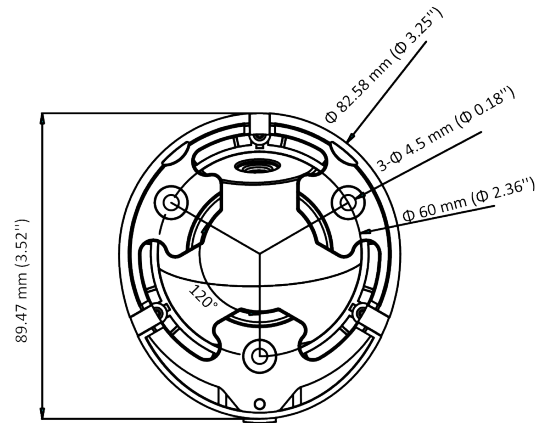

DS-2CE56D0T-IRMF 2 MP Camera

- 2 MP, 1920 × 1080 resolution
- 2.8 mm, 3.6 mm, 6 mm fixed focal lens
- 4 in 1 video output (switchable TVI/AHD/CVI/CVBS)
- Smart IR, up to 25 m IR distance
- IP67

Specification

Camera	
Image Sensor	2 MP CMOS
Signal System	PAL/NTSC
Resolution	1920 (H) × 1080 (V)
Frame Rate	TVI: 1080P@30fps, 1080P@25fps CVI: 1080P@30fps, 1080P@25fps AHD: 1080P@30fps, 1080P@25fps CVBS: PAL/NTSC
Min. illumination	0.01 Lux@(F1.2, AGC ON), 0 Lux with IR
Shutter Time	PAL: 1/25 s to 1/50, 000 s NTSC: 1/30 s to 1/50, 000 s
Lens	2.8 mm, 3.6 mm, 6 mm fixed lens
Field of View	2.8 mm, horizontal FOV: 106.4°, vertical FOV: 57.9°, diagonal FOV: 124.6° 3.6 mm, horizontal FOV: 79.6°, vertical FOV: 43.5°, diagonal FOV: 93.7° 6 mm, horizontal FOV: 51.9°, vertical FOV: 30°, diagonal FOV: 58.8°
Lens Mount	M12
Day & Night	ICR
WDR (Wide Dynamic Range)	Digital WDR
Angle Adjustment	Pan: 0 to 360°, Tilt: 0 to 75°, Rotation: 0 to 360°
Menu	
Image Mode	STD/HIGH-SAT
AGC	Yes
Day/Night Mode	Auto/Color/BW (Black and White)
White Balance	Auto/Manual
AE (Auto Exposure) Mode	DWDR/BLC/HLC/Global
Noise Reduction	2D DNR
Language	English
Function	Brightness, Sharpness, Smart IR
Interface	
Video Output	Switchable TVI/AHD/CVI/CVBS
General	
Operating Conditions	-40 °C to 60 °C (-40 °F to 140 °F), humidity 90% or less (non-condensing)
Power Supply	12 VDC ± 25%
Power Consumption	Max. 3 W
Protection Level	IP67
Material	Metal
IR Range	Up to 25 m
Communication	HIKVISION-C

General	
Dimensions	89.47 mm × 67.6 mm (3.52" × 2.70")
Weight	Approx. 250 g (0.55 lb.)

Available Model

DS-2CE56D0T-IRMF

Dimension

Accessory

DS-1272ZJ-110-TRS
Wall Mount

DS-1275ZJ-SUS
Vertical Pole Mount

DS-1276ZJ-SUS
Corner Mount