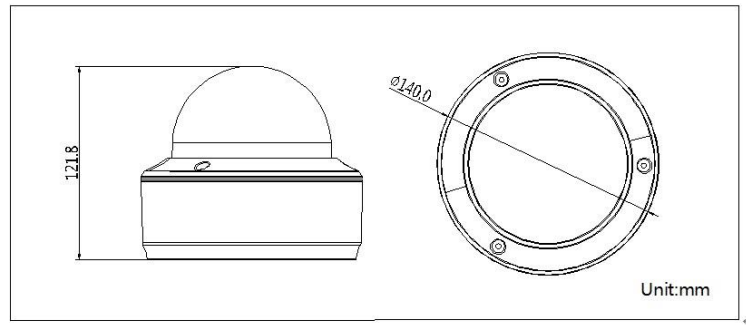

Dimensions

Audio

Environment Noise Filtering	Support
Audio I/O	Support
Audio Sampling Rate	16kHz / 32kHz / 44.1kHz / 48kHz

Smart Feature-set

Behavior Analysis	Line crossing detection, Intrusion detection, Region entrance, Region exiting, Unattended baggage, Object removal
Line Crossing Detection	Cross a pre-defined virtual line
Intrusion Detection	Enter and loiter in a pre-defined virtual region
Region Entrance	Enter a pre-defined virtual region from the outside place
Region Exiting	Exit from a pre-defined virtual region
Unattended Baggage	Objects left over in the pre-defined region such as the baggage, purse, dangerous materials
Object Removal	Objects removed from the pre-defined region, such as the exhibits on display.
Exception Detections	Scene change detection, Sudden audio increase/decrease detection, Audio loss detection, Defocus detection
Recognition	Face detection
Statistics	Object Counting (Entrance and Exit object number is accounted and showed on screen in real time)
Heat Map	Support

General

Impact Protection	IK10
IR Distance	30m
Operating Conditions	-30 °C – 60 °C (-22 °F – 140 °F), Humidity 95% or less (non-condensing)
Power Supply	12 V DC ± 10%, PoE (802.3af)
Power Consumption	Max. 6~9W (IR lens 2W, Motorized lens 1 W)
Dimensions	Φ 140 × 121.8 mm (Φ 5.51" × 4.80")
Weight	1400 g (3.09 lbs)

Order Models

DS-2CD4135FWD-IZ

Accessories