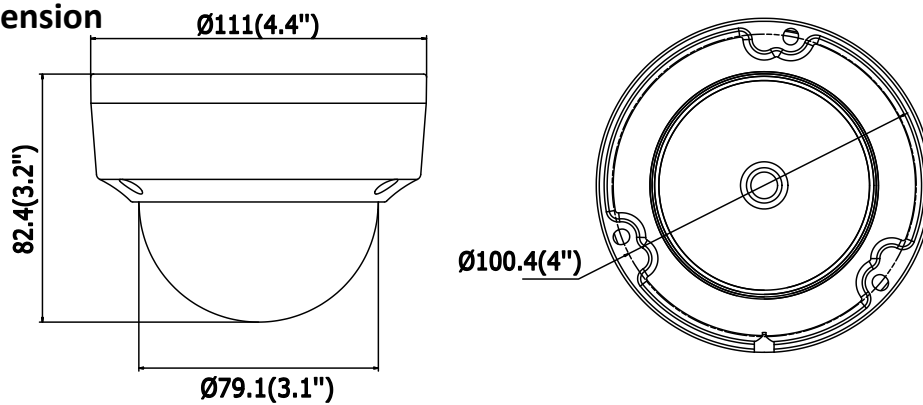

Dimension

Unit: mm

Accessory

Distributed by