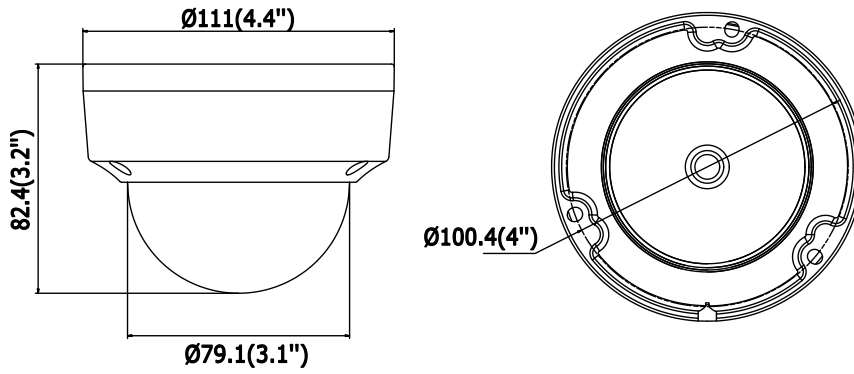

Dimension

Unit: mm

Accessory