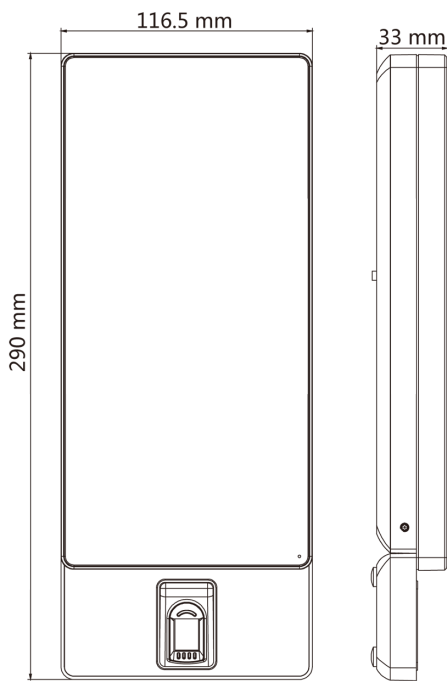

Model	DS-K1T607E	DS-K1T607EF	DS-K1T607MW	DS-K1T607MFW
Working humidity	0 to 90% (No condensing)			
Protection level	IP65			
Tamper	Support			

* Exposing the equipment to direct sun light, low ventilation or heat source such as heater or radiator is forbidden (ignorance can cause fire danger).

* For device with fingerprint module, we suggest that do not install the device outdoors.

Dimensions

With Fingerprint Module