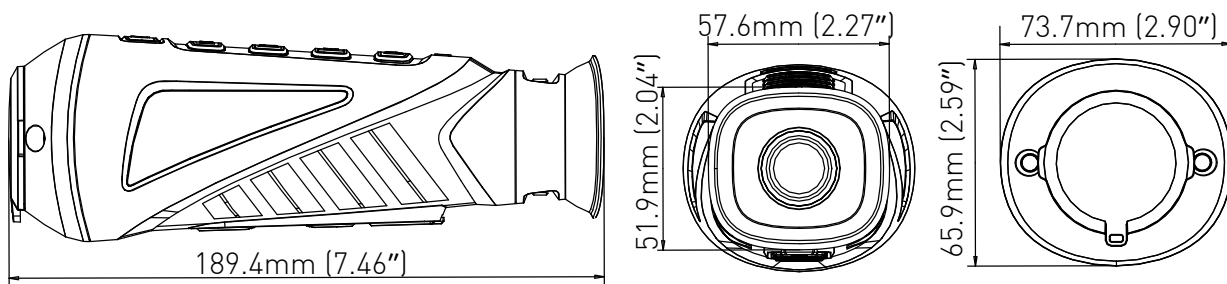

Wide Range Coverage for Different Specifications

Note: The table below is only for reference, the performance varies from model to model, and the specific data is based on 17 μm pixel space-between.

Lens (focal length)	10mm	15mm	25mm	35mm	50mm	75mm
Detection range (Vehicles)	902m	1353m	2255m	3157m	4510m	6765m
Detection range (Humans)	294m	441m	735m	1029m	1471m	2206m
Recognition range (Vehicles)	225m	338m	564m	789m	1127m	1691m
Recognition range (Humans)	74m	110m	184m	257m	368m	551m
Identification range (Vehicles)	113m	169m	282m	395m	564m	846m
Identification range (Humans)	37m	55m	92m	129m	184m	276m

Order Models

DS-2TS03-25UM/W

Dimensions

Distributed by