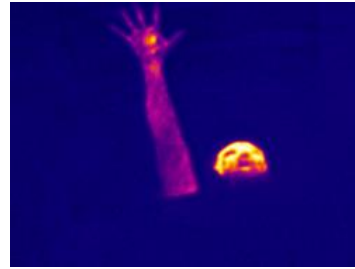

Searching and rescuing