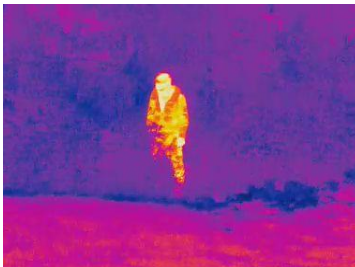

Criminal seizing