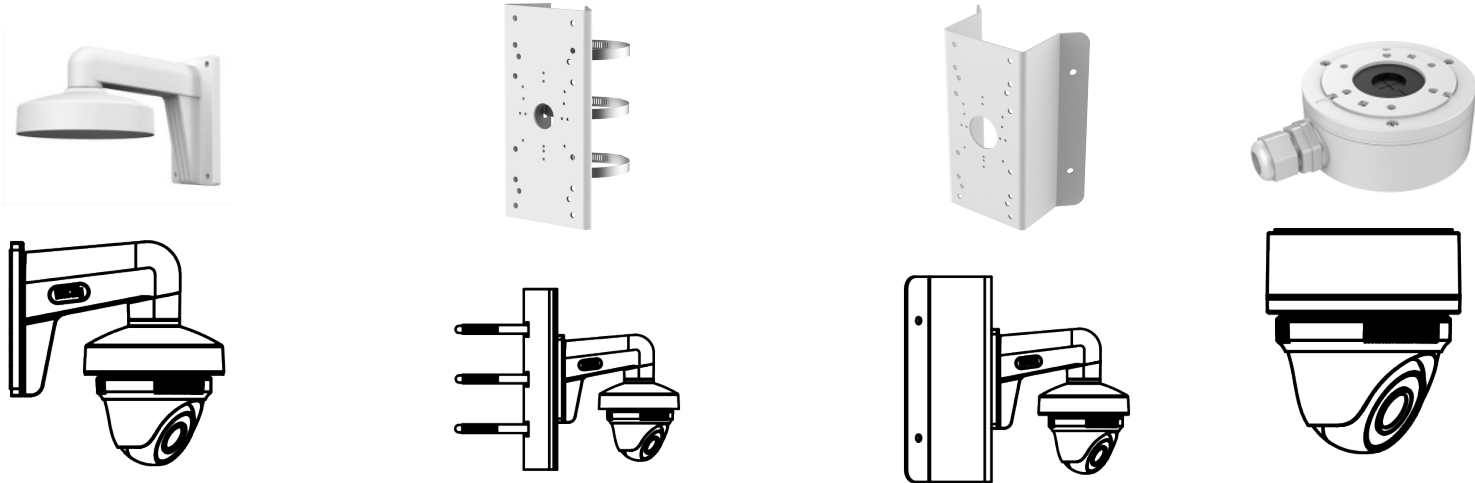

Camera	
Image Sensor	2 MP CMOS
Signal System	PAL/NTSC
Resolution	1920 (H) × 1080 (V)
Frame Rate	TVI: 1080P@30fps, 1080P@25fps CVI: 1080P@30fps, 1080P@25fps AHD: 1080P@30fps, 1080P@25fps CVBS: PAL/NTSC
Min. illumination	0.01 Lux@(F1.2, AGC ON), 0 Lux with IR
Shutter Time	PAL: 1/25 s to 1/50, 000 s NTSC: 1/30 s to 1/50, 000 s
Lens	2.8 mm, 3.6 mm, 6 mm fixed lens
Field of View	2.8 mm, horizontal FOV: 106.4°, vertical FOV: 57.9°, diagonal FOV: 124.6° 3.6 mm, horizontal FOV: 79.6°, vertical FOV: 43.5°, diagonal FOV: 93.7° 6 mm, horizontal FOV: 51.9°, vertical FOV: 30°, diagonal FOV: 58.8°
Lens Mount	M12
Day & Night	ICR
WDR (Wide Dynamic Range)	Digital WDR
Angle Adjustment	Pan: 0 to 360°, Tilt: 0 to 75°, Rotation: 0 to 360°
Menu	
Image Mode	STD/HIGH-SAT
AGC	Yes
Day/Night Mode	Auto/Color/BW (Black and White)
White Balance	Auto/Manual
AE (Auto Exposure) Mode	DWDR/BLC/HLC/Global
Noise Reduction	2D DNR
Language	English
Function	Brightness, Sharpness, Smart IR
Interface	
Video Output	Switchable TVI/AHD/CVI/CVBS
General	
Operating Conditions	-40 °C to 60 °C (-40 °F to 140 °F), humidity 90% or less (non-condensing)
Power Supply	12 VDC ± 25%
Power Consumption	Max. 3 W
Protection Level	IP67
Material	Main Body: Metal Enclosure: Plastic
IR Range	Up to 25 m

General	
Communication	HIKVISION-C
Dimensions	Φ 89.9 mm × 70.1 mm (Φ 3.54" × 2.76")
Weight	Approx. 173 g (0.38 lb.)

Available Model

DS-2CE56D0T-IRF

Dimension

Accessory

DS-1272ZJ-110-TRS
Wall Mount

DS-1275ZJ-SUS
Vertical Pole Mount