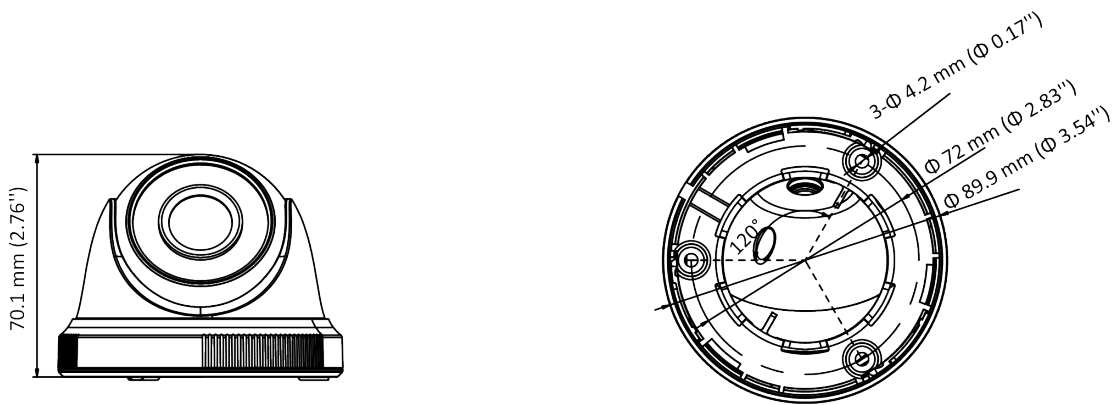

DS-2CE56D0T-IRF 2 MP Camera

- 2 MP, 1920 × 1080 resolution
- 2.8 mm, 3.6 mm, 6 mm fixed focal lens
- 4 in 1 video output (switchable TVI/AHD/CVI/CVBS)
- Smart IR, up to 25 m IR distance
- IP67

Specification

Camera	
Image Sensor	2 MP CMOS
Signal System	PAL/NTSC
Resolution	1920 (H) × 1080 (V)
Frame Rate	TVI: 1080P@30fps, 1080P@25fps CVI: 1080P@30fps, 1080P@25fps AHD: 1080P@30fps, 1080P@25fps CVBS: PAL/NTSC
Min. illumination	0.01 Lux@(F1.2, AGC ON), 0 Lux with IR
Shutter Time	PAL: 1/25 s to 1/50, 000 s NTSC: 1/30 s to 1/50, 000 s
Lens	2.8 mm, 3.6 mm, 6 mm fixed lens
Field of View	2.8 mm, horizontal FOV: 106.4°, vertical FOV: 57.9°, diagonal FOV: 124.6° 3.6 mm, horizontal FOV: 79.6°, vertical FOV: 43.5°, diagonal FOV: 93.7° 6 mm, horizontal FOV: 51.9°, vertical FOV: 30°, diagonal FOV: 58.8°
Lens Mount	M12
Day & Night	ICR
WDR (Wide Dynamic Range)	Digital WDR
Angle Adjustment	Pan: 0 to 360°, Tilt: 0 to 75°, Rotation: 0 to 360°
Menu	
Image Mode	STD/HIGH-SAT
AGC	Yes
Day/Night Mode	Auto/Color/BW (Black and White)
White Balance	Auto/Manual
AE (Auto Exposure) Mode	DWDR/BLC/HLC/Global
Noise Reduction	2D DNR
Language	English
Function	Brightness, Sharpness, Smart IR
Interface	
Video Output	Switchable TVI/AHD/CVI/CVBS
General	
Operating Conditions	-40 °C to 60 °C (-40 °F to 140 °F), humidity 90% or less (non-condensing)
Power Supply	12 VDC ± 25%
Power Consumption	Max. 3 W
Protection Level	IP67
Material	Main Body: Metal Enclosure: Plastic
IR Range	Up to 25 m

General	
Communication	HIKVISION-C
Dimensions	Φ 89.9 mm × 70.1 mm (Φ 3.54" × 2.76")
Weight	Approx. 173 g (0.38 lb.)

Available Model

DS-2CE56D0T-IRF

Dimension

Accessory

DS-1272ZJ-110-TRS
Wall Mount

DS-1275ZJ-SUS
Vertical Pole Mount