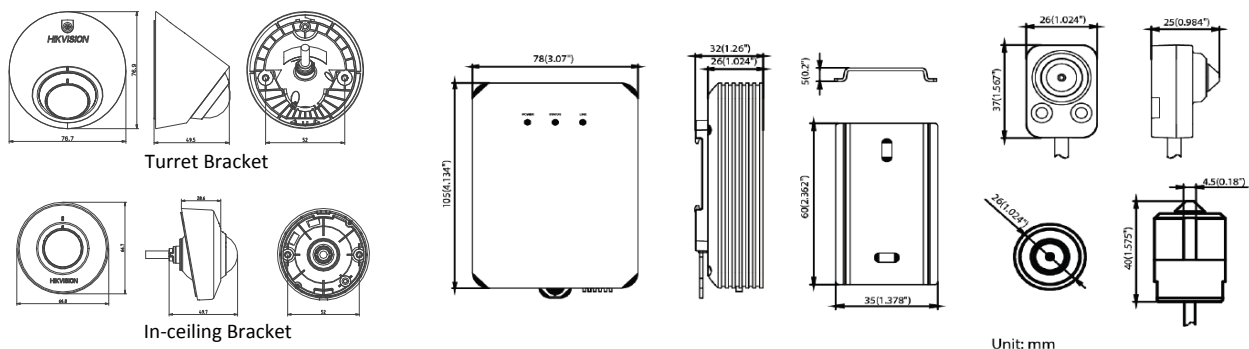

### Key Features:

- 1/2.7" Progressive Scan CMOS
- Up to 1920×1080@30fps for real-time output
- True WDR, up to 120dB
- PoE supported
- Built-in Micro SD / SDHC / SDXC card slot, up to 128GB
- Support HLC, Defog
- Optional appearance of the front-end(the mini bullet and block) and brackets

## Dimension

Distributed by