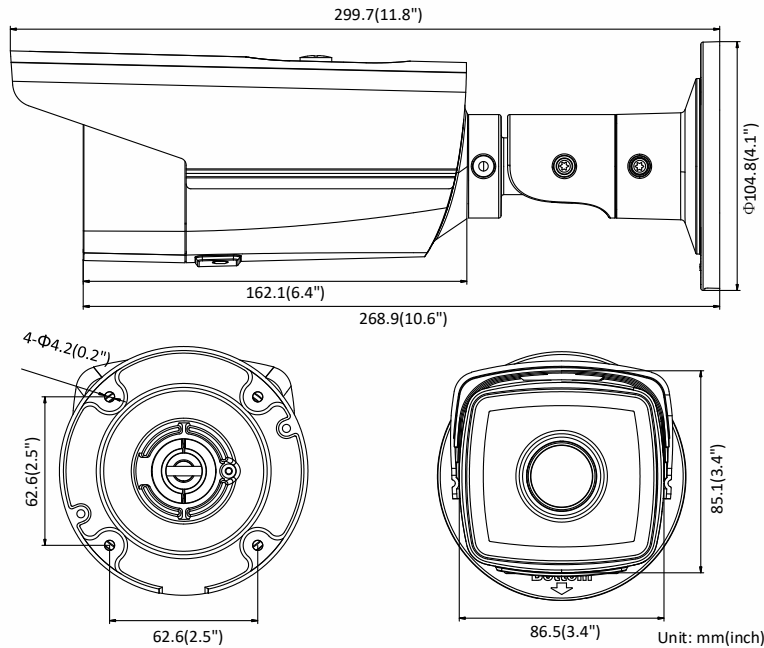

Dimension

Accessory

Distributed by

DS-1260ZJ(Black)
Junction Box

Headquarters

No.555 Qianmo Road, Binjiang District,
Hangzhou 310051, China
T +86-571-8807-5998
overseasbusiness@hikvision.com

Hikvision USA
T +1-909-895-0400
sales.usa@hikvision.com

Hikvision Europe
T +31-23-55-42-770
info.eu@hikvision.com

Hikvision Middle East
T +971-4-8816086
salesme@hikvision.com

Hikvision Russia
T +7-495-669-67-99
saleru@hikvision.com

Hikvision India
T +91-22-28469900
sales@pramahikvision.com

Hikvision Italy
T +39-0438-6902
info.it@hikvision.com

Hikvision France
T +33(0)1-85-330-450
info.fr@hikvision.com

Hikvision Spain
T +34-91-737-16-55
info.es@hikvision.com

Hikvision Poland
T +48-22-460-01-50
poland@hikvision.com

Hikvision UK
T +01628-902140
support.uk@hikvision.com

Hikvision Singapore
T +65-6684-4718
sg@hikvision.com

Hikvision Oceania
T +61-2-8599-4233
salesau@hikvision.com

Hikvision Canada
T +1-909-895-0400
sales.usa@hikvision.com

Hikvision Korea
T +82-31-731-8841
sales.korea@hikvision.com

Hikvision Brazil
T +55 11 3318-0050
Latam.support@hikvision.com

Hikvision Africa
T +27 (10) 0351172
sale.africa@hikvision.com

Hikvision Hong Kong
T +852-2151-1761