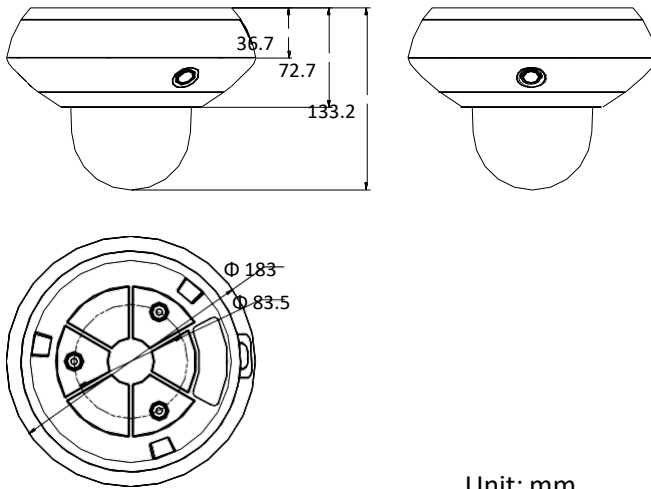

Order Model

DS-2PT3326IZ-DE3 (2.8-12mm), 12 VDC & PoE+

Dimensions

Unit: mm

Accessories

DS-1294ZJ-TRL

Wall Mounting Bracket

Distribute by

DS-1271ZJ-PT10

Pendant Mounting Bracket

Headquarters

No.555 Qianmo Road, Binjiang District,
Hangzhou 310051, China
T +86-571-8807-5998
overseasbusiness@hikvision.com