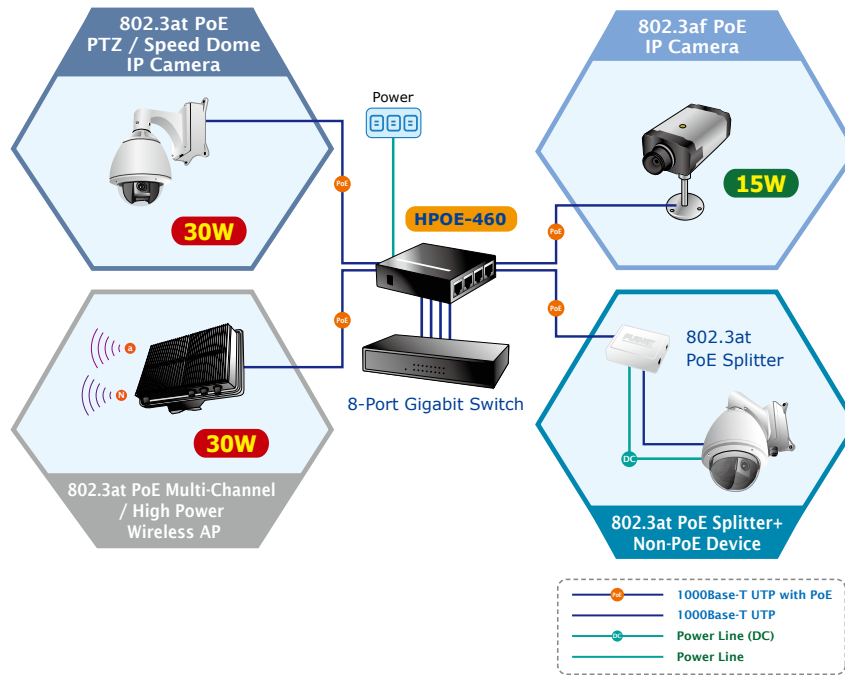

Hardware

- Desktop palm size, wall mountable
- LED indicator power input indication
- FCC Part 15 Class B, CE
- Plug & play

Standard Compliance

- IEEE 802.3 10Base-T
- IEEE 802.3u 100Base-TX
- IEEE 802.3ab 1000Base-T
- IEEE 802.3at Enhancement Power over Ethernet
- IEEE 802.3af Power over Ethernet

Quick and Easy PoE Network Deployment

With 4 **10/100/1000Base-T** Gigabit Ethernet ports, the HPOE-460 supports 52V DC power for any remote 802.3af / 802.3at powered device (PD) without affecting **data** transmission performance. Supporting PoE power budget of **120 watts**, the HPOE-460 provides sufficient 15.4 / 30.8-watt PoE power up to 4 remote PD devices. It offers a cost-effective and quick solution to upgrading network system to IEEE 802.3af / IEEE 802.3at Power over Ethernet system without replacing the existing Ethernet Switch. There are 8 RJ-45 STP ports on the front panel of the HPOE-460, in which 4 ports in the right direction function as "**Data input**" and the other half in the left direction function as "**PoE (Data and Power) output**". The 4 "**PoE (Data and Power) output**" ports are also the power injectors that transmit DC voltage to the CAT. 5/5e/6 cable and transfer data and power simultaneously between the Injectors and Splitters.

Applications

SOHO Gigabit PoE Network Deployment

The HPOE-460 provides the easiest way to power your Ethernet devices such as PTZ / Speed Dome IP Camera on the ceiling, the Wireless Access Point installed on the roof of the building and the PoE IP Phones in the office. With 4 10/100/1000Base-T Gigabit Ethernet ports, the HPOE-460 supports full 52V DC power for any remote IEEE 802.3af / 802.3at powered device (PD). Furthermore, the HPOE-460 can be directly connected to any third party IEEE 802.3af / 802.3at compliant devices installed 100 meters away and allow the administrator to centrally control the power system of the networking devices.