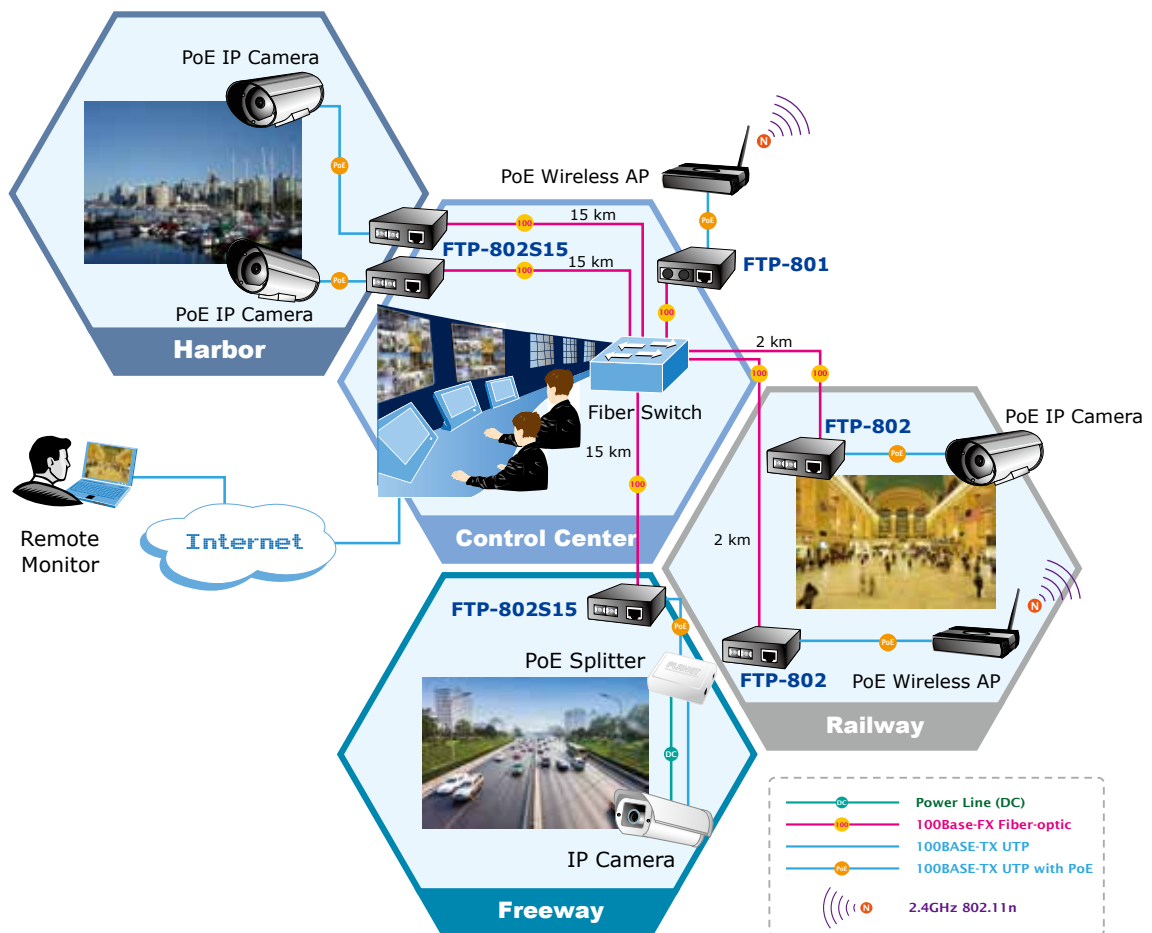

Advantage of Combined PoE and Media Conversion

With data, long reach fiber capability and PoE from one unit, the FTP-80x will reduce cables and eliminate the need for dedicated electrical outlets on the wall, ceiling or any unreachable place. It frees the security IP camera and wireless AP deployment from restrictions due to power outlet locations. Power and data switching are integrated into one unit and delivered over a single cable, eliminating costs for additional AC wiring and reducing installation time.

Product Applications

The IEEE 802.3af Equipment Installation

The FTP-80X provides the easiest way to power your Ethernet devices such as PLANET IEEE 802.3af Power over Ethernet Splitter (POE-151S / 152S) with non PoE Internet camera or wireless PoE access point (IAP-2000PE). For instance, security IP camera, wireless access point and other IEEE 802.3af compliant network equipment can be easily installed around the corner in the public area such as station or freeway for surveillance demands, or wireless roaming environment in the campus or airport can be set up.