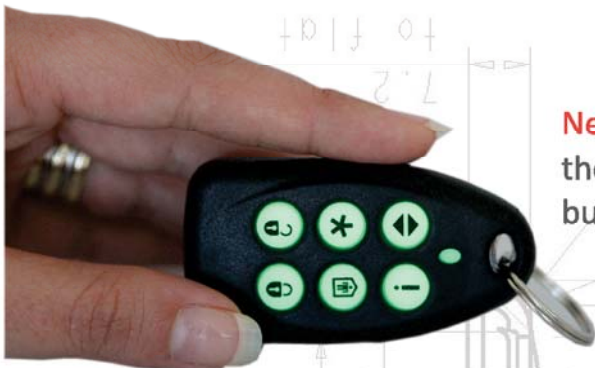

New Glow in the dark Icon buttons

Order Code

1 Button Remote	Tx1
2 button Remote	TX2
4 Button Remote	TX4
6 Button Remote	TX6
6 Button Remote ICON	TX6_ICON

Certifications

- EN300-220 Nov 1997
- SABS ETSI EN301-489-1:2001
- SABS IEC 60950:1999
- ICASA: TA-2006/759