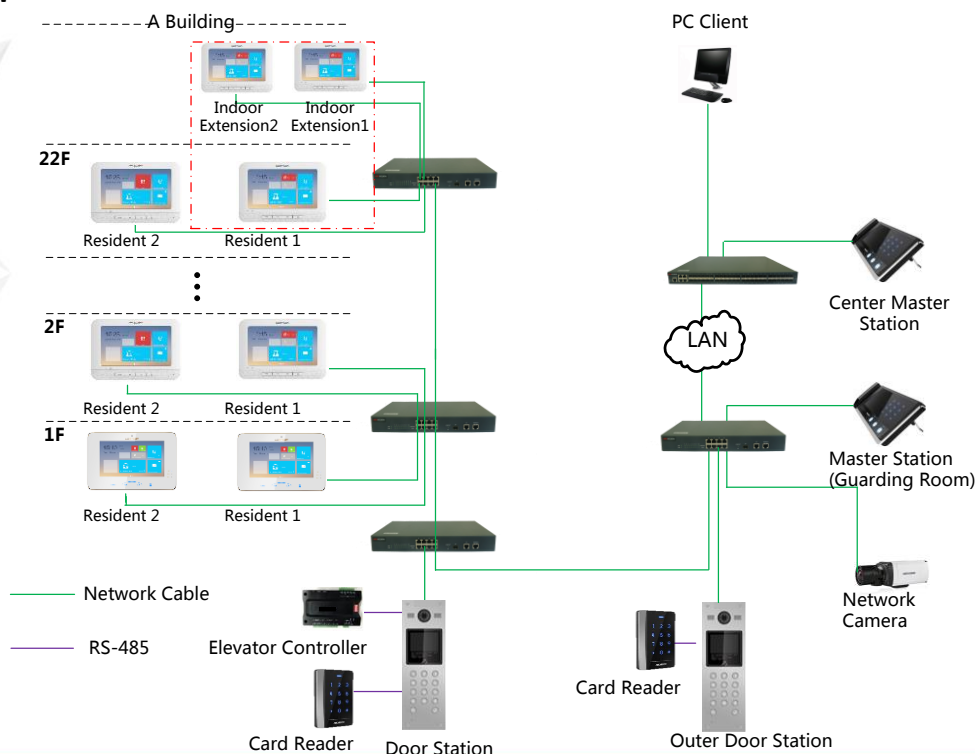

Typical Application