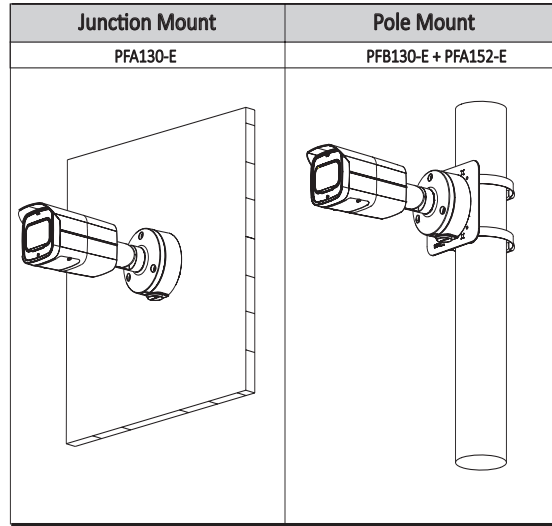

Construction

Casing	Metal
Dimensions	244.1mm×79mm×75.9mm (9.61"×3.11"×2.99")
Net Weight	0.815kg (1.80lb)
Gross Weight	1.08kg (2.38lb)

Ordering Information

Type	Part Number	Description
2MP camera	DH-IPC-HFW2231TP-ZS	2MP WDR IR Bullet Network Camera, PAL
	DH-IPC-HFW2231TN-ZS	2MP WDR IR Bullet Network Camera, NTSC
	IPC-HFW2231TP-ZS	2MP WDR IR Bullet Network Camera, PAL
	IPC-HFW2231TN-ZS	2MP WDR IR Bullet Network Camera, NTSC
	DH-IPC-HFW2231TP-VFS	2MP WDR IR Bullet Network Camera, PAL
	DH-IPC-HFW2231TN-VFS	2MP WDR IR Bullet Network Camera, NTSC
	IPC-HFW2231TP-VFS	2MP WDR IR Bullet Network Camera, PAL
	IPC-HFW2231TN-VFS	2MP WDR IR Bullet Network Camera, NTSC
Accessories (optional)	PFA130-E	Junction box
	PFA152-E	Pole mount

Accessories

Optional:

PFA130-E Junction Box

PFA152-E Pole Mount

Dimensions (mm/inch)