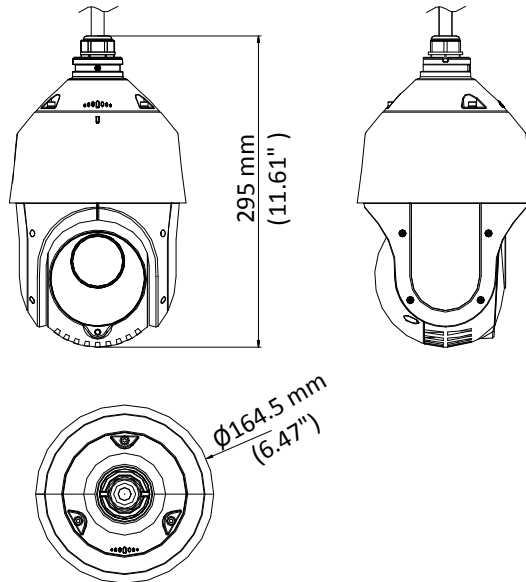

The embedded CMOS chip makes WDR, and real-time 1920 × 1080 resolution possible. With the help of the 25× optical zoom, and IR cut filter, the camera offers more details over an expansive area.

- 1/2.8" HD progressive scan CMOS
- 1920 × 1080 resolution
- 25× optical zoom
- 120 dB true WDR (Wide Dynamic Range)
- Up to 100 m IR distance
- 3D intelligent positioning
- Switchable TVI/AHD/CVI/CVBS video outputs

## Dimensions