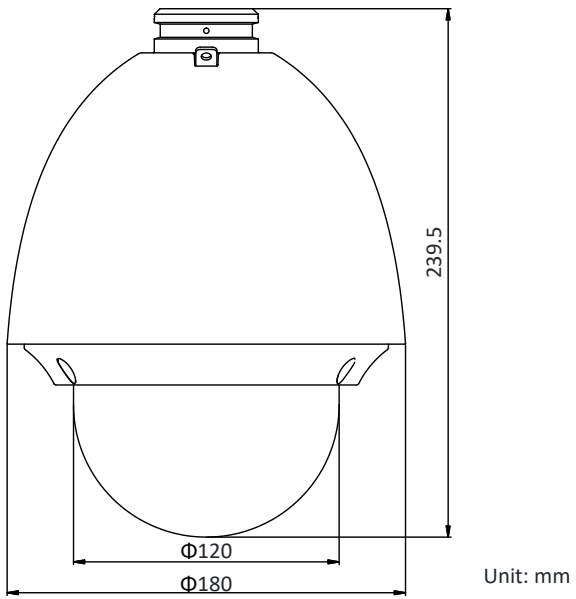

Available Model

DS-2DE4225W-DE, 12 VDC & PoE+ (802.3 at, class4)

Dimensions