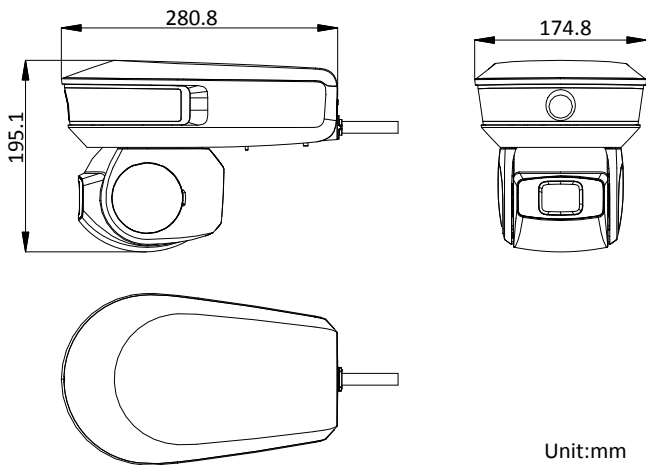

Main Stream Resolution	50Hz: 25fps (1920 × 1080, 1280 × 960, 1280 × 720) 50fps (1920 × 1080, 1280 × 960, 1280 × 720) 60Hz: 30fps (1920 × 1080, 1280 × 960, 1280 × 720) 60fps (1920 × 1080, 1280 × 960, 1280 × 720)
Sub-Stream Resolution	50Hz: 25fps (704 × 576, 640 × 480, 352 × 288) 60Hz: 30fps (704 × 480, 640 × 480, 352 × 240)
Third Stream Resolution	50Hz: 25fps (1920 × 1080, 1280 × 960, 1280 × 720, 704 × 576, 640 × 480, 352 × 288) 60Hz: 30fps (1920 × 1080, 1280 × 960, 1280 × 720, 704 × 480, 640 × 480, 352 × 240)
Audio Compression	G.711alaw/G.711ulaw/G.722.1/G.726/MP2L2/PCM
Network	
Protocols	TCP/IP, IPv4/IPv6, HTTP, HTTPS, 802.1x, Qos, FTP, SMTP, UPnP, SNMP, DNS, DDNS, NTP, RTSP, RTCP, RTP, TCP, UDP, IGMP, ICMP, DHCP, PPPoE, Bonjour
API	Open-ended, support ONVIF, ISAPI, and CGI, support HIKVISION SDK and Third-Party Management Platform
Network Storage	Built-in memory card slot, support Micro SD/SDHC/SDXC (up to 256 GB)
Web Browser	IE 8 to 11, Firefox 32.0.1, 38.0, 43.0.1, Chrome 40.0.2214.94
Interface	
Network Interface	1 RJ45 10 M/100 M Ethernet Interface, Hi-PoE
Alarm Input/ Output	1-ch alarm input and 1-ch alarm output, support alarm linkage: Memory Card Recording/Aux Output/Notify Surveillance Center/Upload to FTP/Send Email
Audio Input/ Output	1-ch audio input and 1-ch audio output
General	
Power Supply	12 VDC & Hi-PoE
Power Consumption	45 W Max. (IR 6 W Max.)
Working Temperature	Outdoor: -40°C to 70°C (-40°F to 158°F)
Working Humidity	≤ 90%
Protection Level	IP66 Standard, TVS 6000 V Lightning Protection, Surge Protection and Voltage Transient Protection
Dimension	195.1 mm × 280.8 mm × 174.8 mm (7.68" × 11.06" × 6.88")
Weight	Approx. 2.5 kg (5.51 lb)

Available Model

iDS-2PT9122IX-DE/S (5-50 mm) (4 mm), 12 VDC & Hi-PoE

Dimension

Accessories

DS-2601ZJ-P
Wall Mounting Bracket

Note:

DS-2601ZJ-P is included. And you should purchase DS-2115ZJ-P in addition. The diameter of the hold hoop is 67 mm to 127 mm.