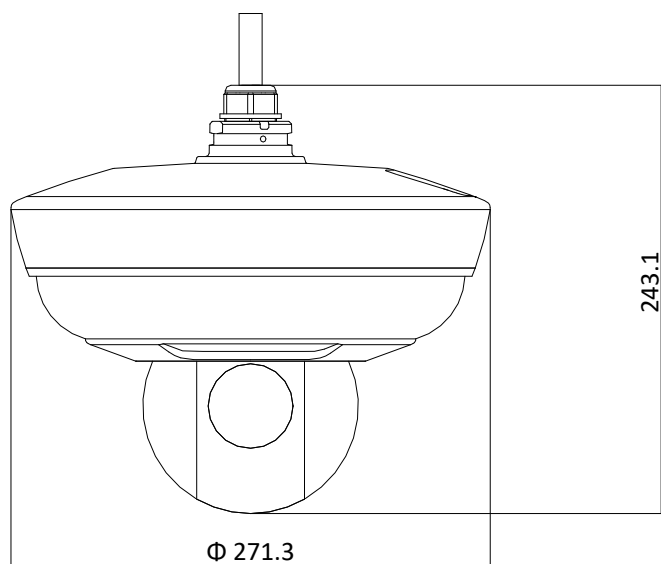

API	Open-ended, support ONVIF, ISAPI, and CGI, support HIKVISION SDK and Third-Party Management Platform
Simultaneous Live View	Up to 4 × 4 channels
User/Host	Up to 32 users 3 levels: Administrator, Operator and User
Security Measures	User authentication (ID and PW), Host authentication (MAC address); HTTPS encryption; IEEE 802.1x port-based network access control; IP address filtering
Client	iVMS-4200, iVMS-4500, iVMS-5200, Hik-Connect
Web Browser	IE8 to 11, Chrome 31.0 to 44, Firefox 30.0 to 51
Interface	
Network Interface	1 RJ45 10 M/100 M Ethernet
Audio Interface	1-ch audio input and 1-ch audio output
Alarm Interface	1-ch alarm input and 1-ch alarm output
General	
Power	12 VDC & PoE+ (802.3 at, class 4) Max.27 W (Max. 9 W for IR)
Working Temperature	-30°C to 65°C (-22°F to 149°F), with heater on
Working Humidity	≤ 90%
Protection Level	IP66, TVS 4000V Lightning Protection, Surge Protection and Voltage Transient Protection
Material	PC & Aluminum alloy
Dimensions	Φ 271.3 mm × 243.1 mm (Φ 10.68" × 9.57")
Weight	Approx. 3.2 kg (7.05 lb)

Available Model

DS-2PT5326IZ-DE (5-50 mm)(4 mm), 12 VDC & PoE+

Dimensions

Unit: mm