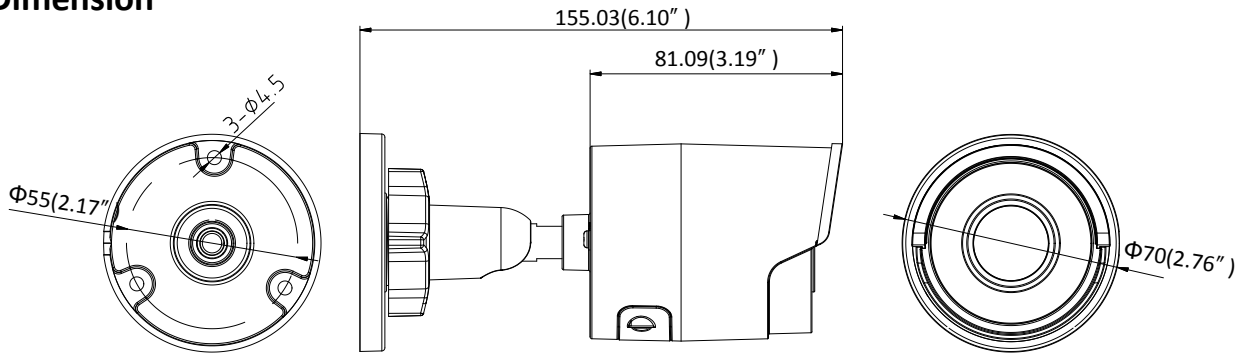

Protocols	TCP/IP, UDP, ICMP, HTTP, HTTPS, FTP, DHCP, DNS, DDNS, RTP, RTSP, RTCP, PPPoE, NTP, UPnP, SMTP, SNMP, IGMP, 802.1X, QoS, IPv6
Standard	ONVIF (PROFILE S, PROFILE G), ISAPI
General Function	One-key Reset, Anti-Flicker, Heartbeat, Mirror, Password Protection, Privacy Mask, Watermark, IP Address Filter
Firmware Version	V5.5.80
API	ONVIF (PROFILE S, PROFILE G), ISAPI
Simultaneous Live View	Up to 6 channels
User/Host	Up to 32 users 3 levels: Administrator, Operator and User
Client	iVMS-4200, Hik-Connect, iVMS-5200, iVMS-4500
Web Browser	Plug-in required live view: IE8+, Chrome 41.0-44, Firefox 30.0-51, Safari 8.0-11 Plug-in free live view: Chrome 45.0+, Firefox 52.0+
Interface	
Communication Interface	1 RJ45 10M/100M self-adaptive Ethernet port
On-board Storage	Built-in microSD/SDHC/SDXC slot, up to 128 GB
Reset Button	Yes
Smart Feature-set	
Behavior Analysis	Line crossing detection, intrusion detection, unattended baggage detection, object removal detection
Exception Detection	Scene change detection
Face Detection	Yes
General	
Operating Conditions	-30 °C to +60 °C (-22 °F to +140 °F), Humidity 95% or less (non-condensing)
Power	12 VDC ± 25%, 5 W PoE(802.3af, 36 V to 57V, class 3), 6.5 W
IR Range	Up to 30 m
Protection Level	IP67
Material	Metal
Dimensions	Camera: $\Phi 70 \times 155.03$ mm ($\Phi 2.76'' \times 6.1''$) Package: $216 \times 121 \times 118$ mm ($8.5'' \times 4.76'' \times 4.65''$)
Weight	Camera: 410 g (0.9 lb.)

Available Model

DS-2CD2025FWD-I (2.8/4/6/8/12 mm)

Dimension

Unit: mm

Accessory

DS-1280ZJ-XS
Junction Box

DS-1280ZJ-XS(Black)
Junction Box

Distributed by