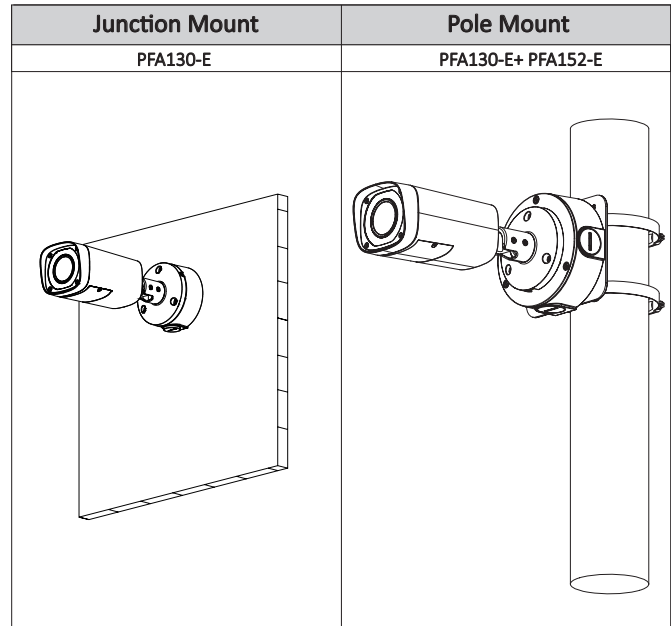

Construction

Casing	Metal
Dimensions	72mm×80mm×212.8mm (2.8" x 3.1" x 8.4")
Net Weight	0.685Kg (1.51lb)
Gross Weight	0.86Kg (1.90lb)

Ordering Information

Type	Part Number	Description
2MP camera	DH-IPC-HFW2231RP-ZS-IRE6	2MP WDR IR Bullet Network Camera, PAL
	DH-IPC-HFW2231RN-ZS-IRE6	2MP WDR IR Bullet Network Camera, NTSC
	IPC-HFW2231RP-ZS-IRE6	2MP WDR IR Bullet Network Camera, PAL
	IPC-HFW2231RN-ZS-IRE6	2MP WDR IR Bullet Network Camera, NTSC
	DH-IPC-HFW2231RP-VFS-IRE6	2MP WDR IR Bullet Network Camera, PAL
	DH-IPC-HFW2231RN-VFS-IRE6	2MP WDR IR Bullet Network Camera, NTSC
	IPC-HFW2231RP-VFS-IRE6	2MP WDR IR Bullet Network Camera, PAL
	IPC-HFW2231RN-VFS-IRE6	2MP WDR IR Bullet Network Camera, NTSC
Accessories (optional)	PFA130-E	Junction box
	PFA152-E	Pole mount

Accessories

Optional:

PFA130-E
Junction Box

PFA152-E
Pole mount

Dimensions (mm/inch)