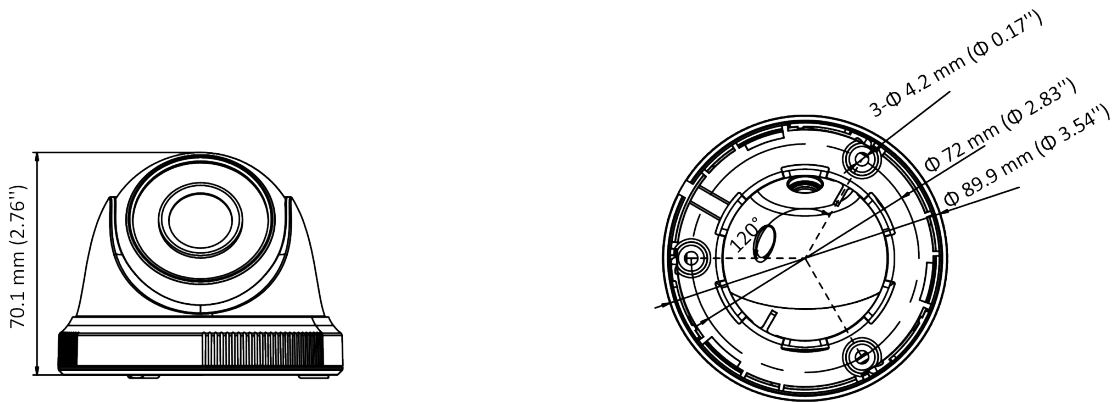

DS-2CE56D0T-IRPF 2 MP Camera

- 2 MP, 1920 × 1080 resolution
- 2.8 mm, 3.6 mm, 6 mm fixed focal lens
- 4 in 1 video output (switchable TVI/AHD/CVI/CVBS)
- Smart IR, up to 20 m IR distance

Specification

Camera	
Image Sensor	2 MP CMOS
Signal System	PAL/NTSC
Resolution	1920 (H) × 1080 (V)
Frame Rate	TVI: 1080P@30fps, 1080P@25fps CVI: 1080P@30fps, 1080P@25fps AHD: 1080P@30fps, 1080P@25fps CVBS: PAL/NTSC
Min. illumination	0.01 Lux@(F1.2, AGC ON), 0 Lux with IR
Shutter Time	PAL: 1/25 s to 1/50, 000 s NTSC: 1/30 s to 1/50, 000 s
Lens	2.8 mm, 3.6 mm, 6 mm fixed lens
Field of View	2.8 mm, horizontal FOV: 106.4°, vertical FOV: 57.9°, diagonal FOV: 124.6° 3.6 mm, horizontal FOV: 79.6°, vertical FOV: 43.5°, diagonal FOV: 93.7° 6 mm, horizontal FOV: 51.9°, vertical FOV: 30°, diagonal FOV: 58.8°
Lens Mount	M12
Day & Night	ICR
WDR (Wide Dynamic Range)	Digital WDR
Angle Adjustment	Pan: 0 to 360°, Tilt: 0 to 75°, Rotation: 0 to 360°
Menu	
Image Mode	STD/HIGH-SAT
AGC	Yes
Day/Night Mode	Auto/Color/BW (Black and White)
White Balance	Auto/Manual
AE (Auto Exposure) Mode	DWDR/BLC/HLC/Global
Noise Reduction	2D DNR
Language	English
Function	Brightness, Sharpness, Smart IR
Interface	
Video Output	Switchable TVI/AHD/CVI/CVBS
General	
Operating Conditions	-40 °C to 60 °C (-40 °F to 140 °F), humidity 90% or less (non-condensing)
Power Supply	12 VDC ± 25%
Power Consumption	Max. 2.2 W
Material	Plastic
IR Range	Up to 20 m
Communication	HIKVISION-C

General	
Dimensions	Φ 89.9 mm × 70.1 mm (Φ 3.54" × 2.76")
Weight	Approx. 130 g (0.29 lb.)

Available Model

DS-2CE56D0T-IRPF

Dimension

Accessory

DS-1272ZJ-110-TRS
Wall Mount

DS-1275ZJ-SUS
Vertical Pole Mount

DS-1276ZJ-SUS
Corner Mount